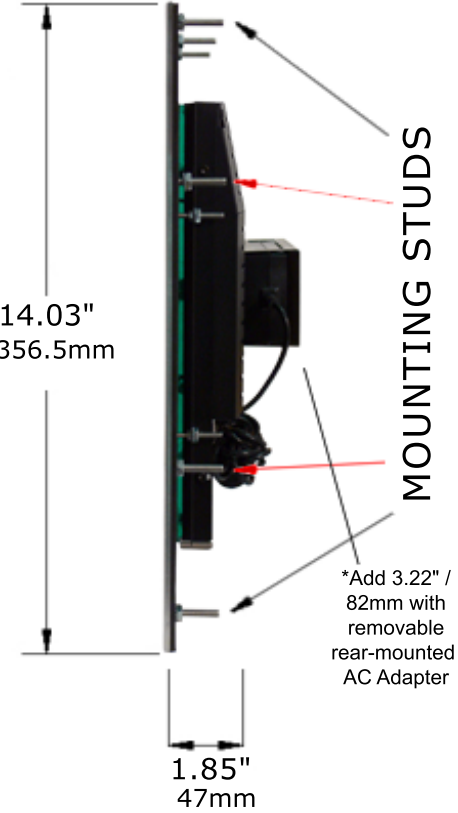

FRONT VIEW

SIDE VIEW

*Units: inch/mm
Not to scale*

Models: SV-1500LED-PM-HB
Drawing: DWG-5015 - SV-1500LED-PM-HB
Revision: 03

www.stealth.com
1-888-783-2584