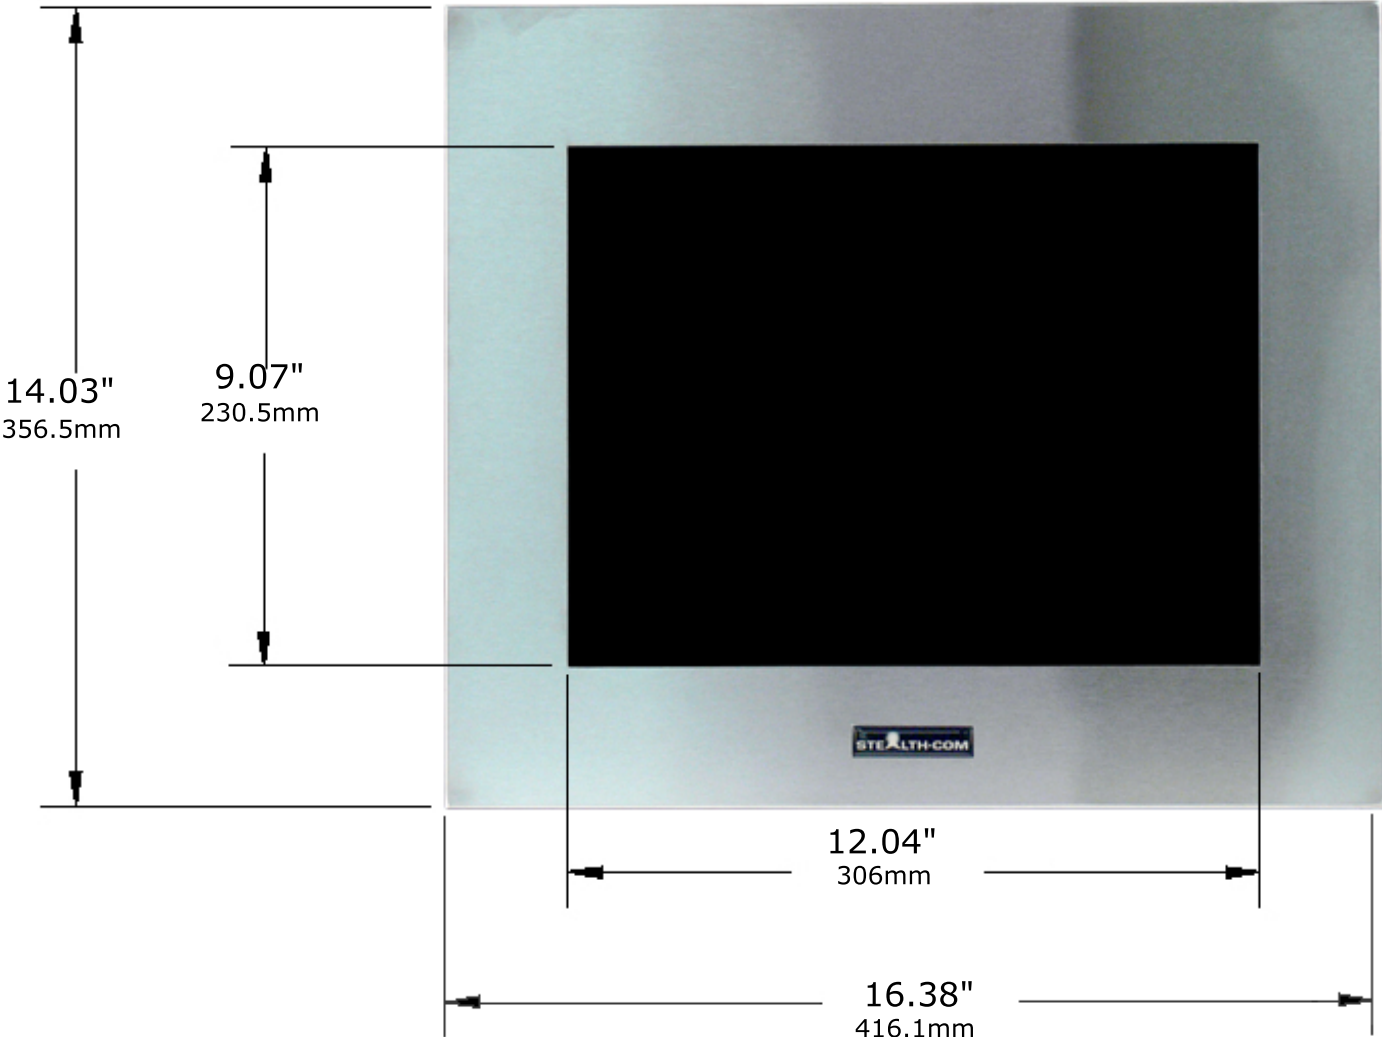

FRONT VIEW

SIDE VIEW

*Units: inch/mm
Not to scale*

Models: SV-1500LED-PM-HB
Drawing: DWG-5015 - SV-1500LED-PM-HB
Revision: 03

www.stealth.com
1-888-783-2584