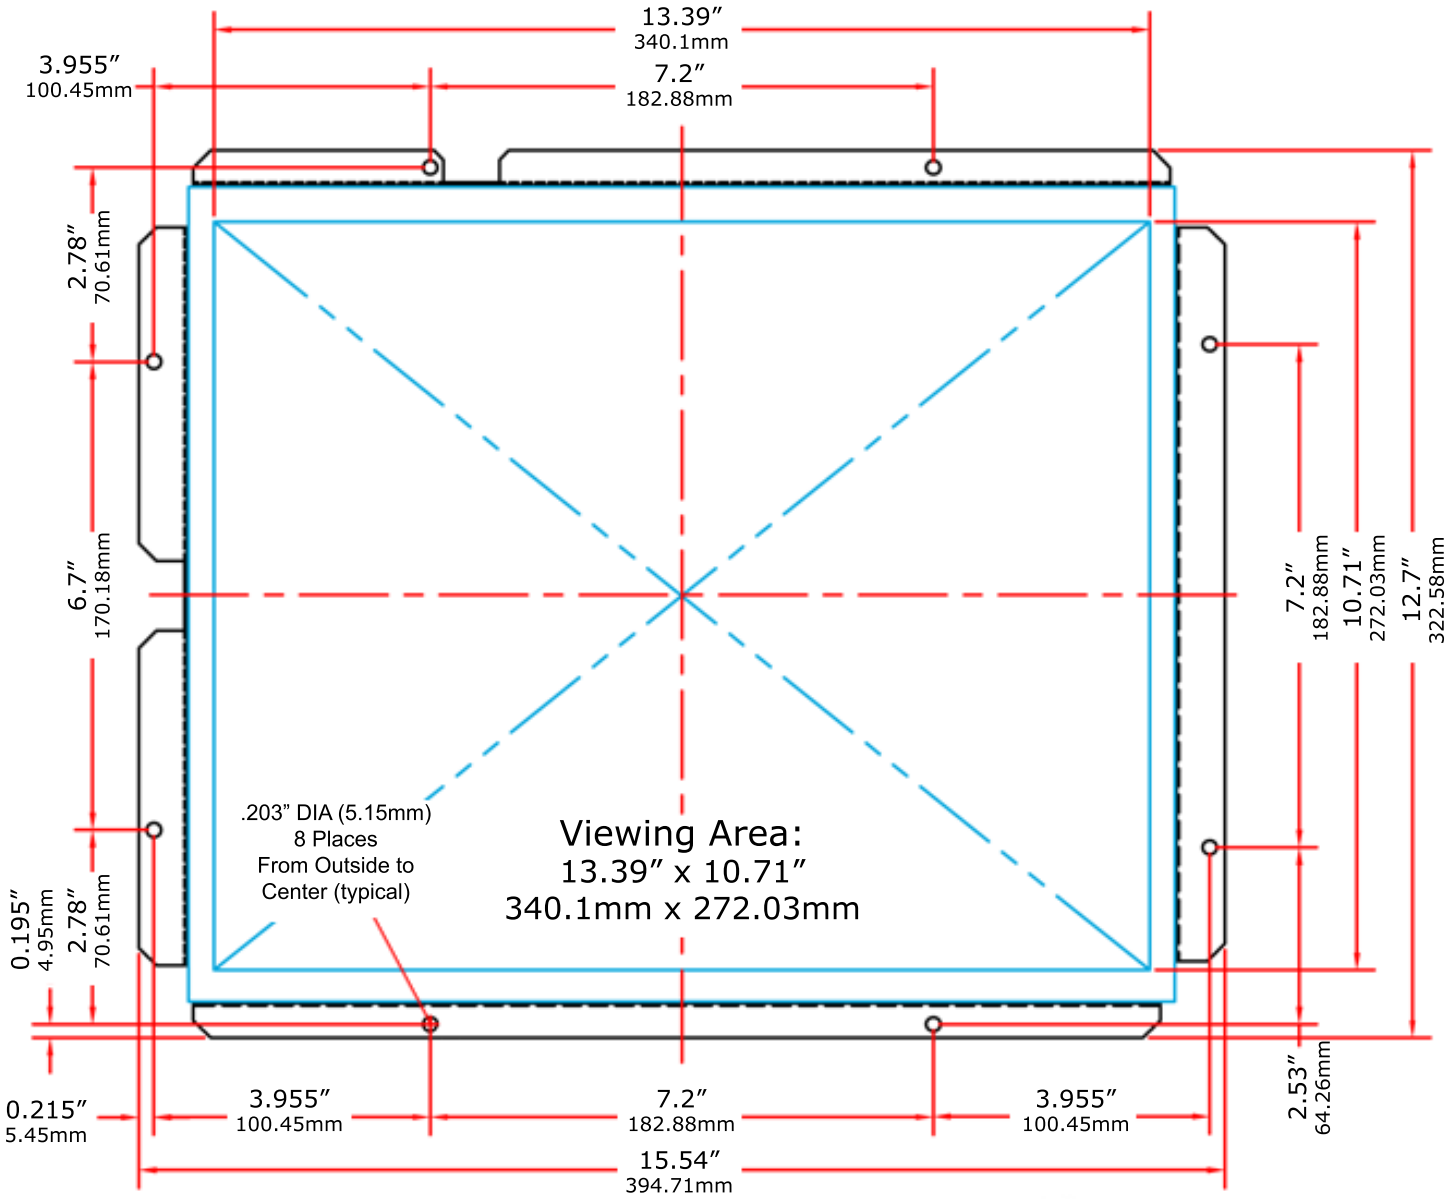

FRONT VIEW

SIDE VIEW

Units: inch/mm
Not to scale

Models: SV-1701-OEM
Drawing: DWG-5026 - SV-1701-OEM
Revision: 01

www.stealth.com
1-888-783-2584