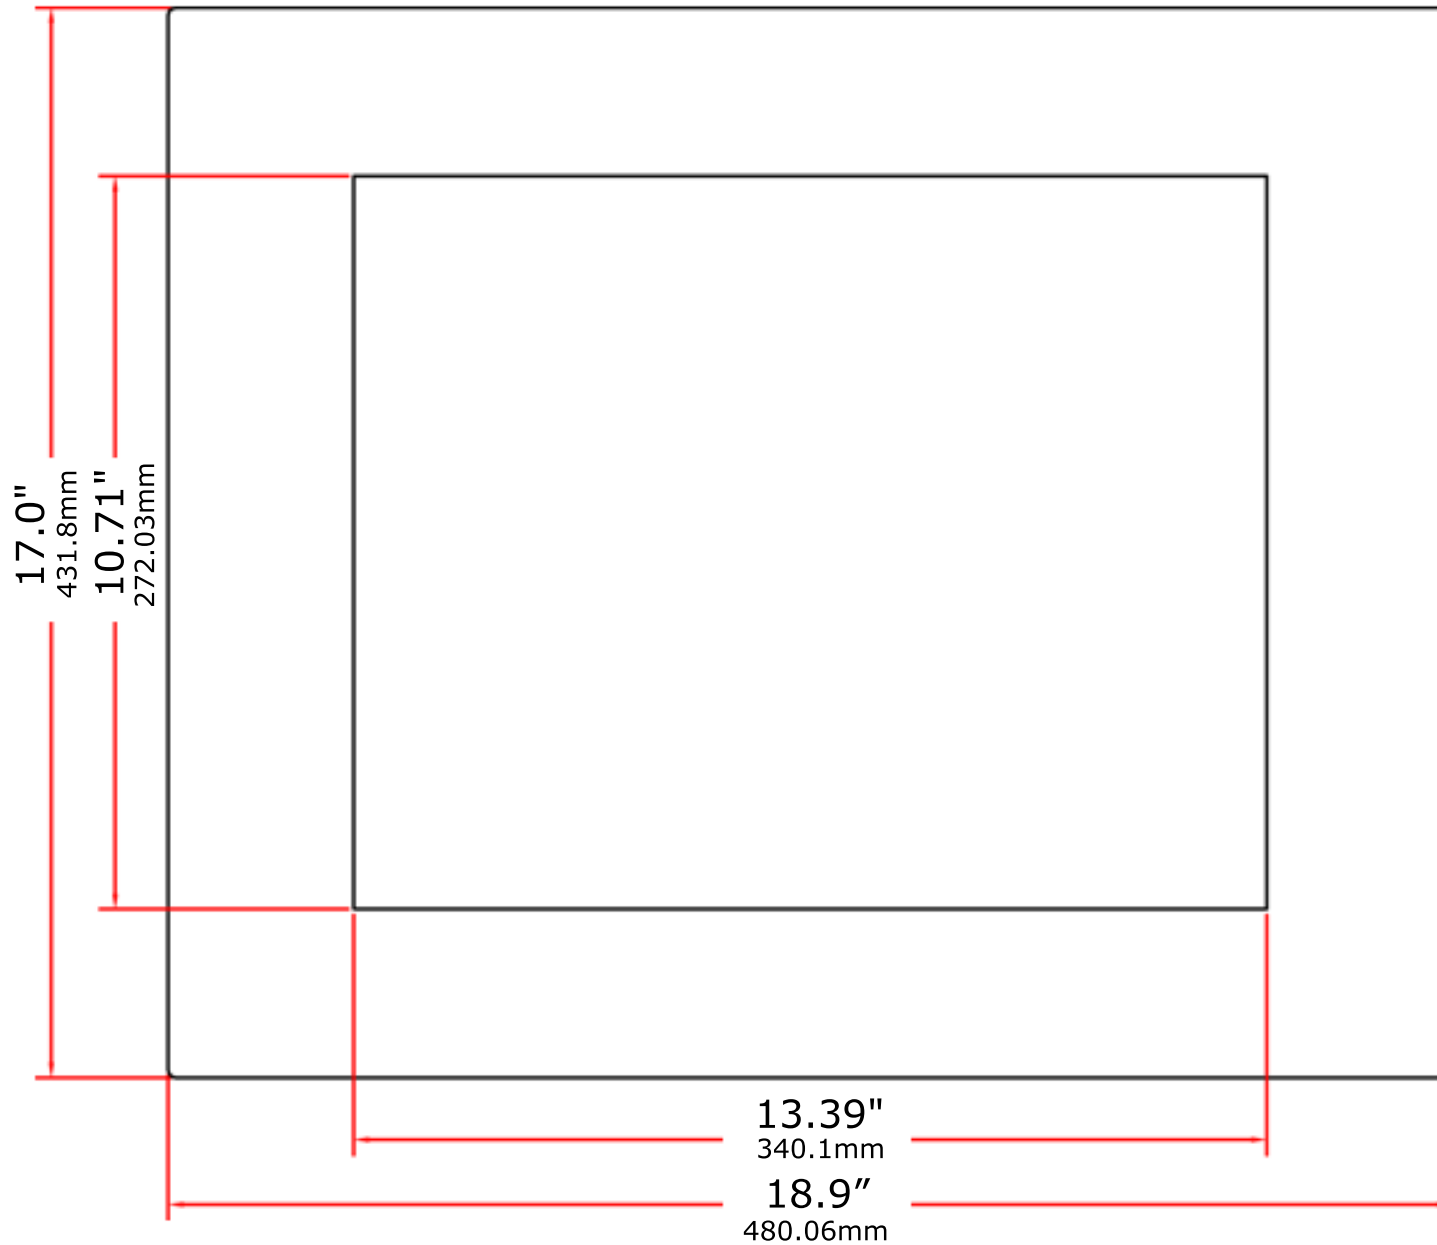

FRONT VIEW

Note: Max Depth = 3.0" / 76.2 mm

*Units: inch/mm
Not to scale*