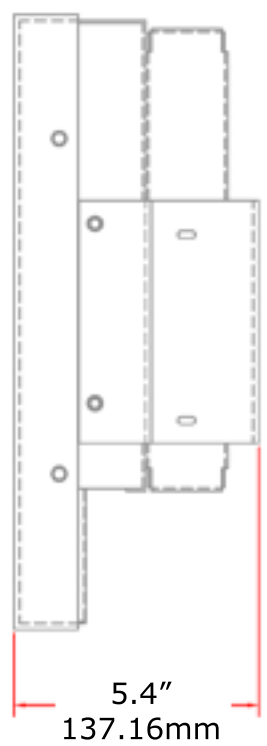

FRONT VIEW

REAR VIEW
WITH VISA MOUNTING

BOTTOM VIEW

SIDE VIEW

SIDE VIEW

With optional mounting bracket for LittlePC

17" Tufftouch LCD Monitor

Model # TT-1701
 Scale Not to Scale
 Date May 14, 2015
 Drawn by Andrew Pakula
 Drawing # DWG-5084-REV-00-TT-1701

All dimensions shown in Inches and Millimeters