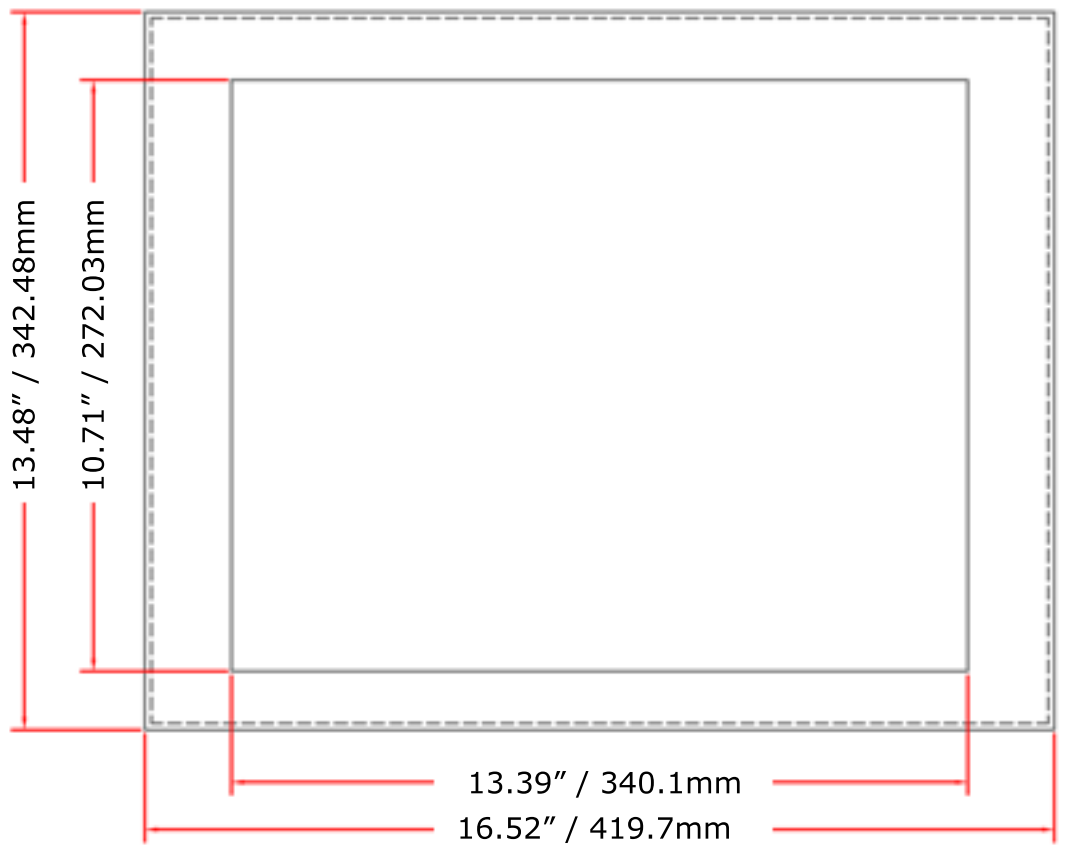

FRONT VIEW

REAR VIEW
WITH VISA MOUNTING

BOTTOM VIEW

SIDE VIEW

SIDE VIEW

With optional mounting bracket for LittlePC

17" Tufftouch LCD Monitor

Model # TT-1701
 Scale Not to Scale
 Date May 14, 2015
 Drawn by Andrew Pakula
 Drawing # DWG-5084-REV-00-TT-1701

All dimensions shown in Inches and Millimeters