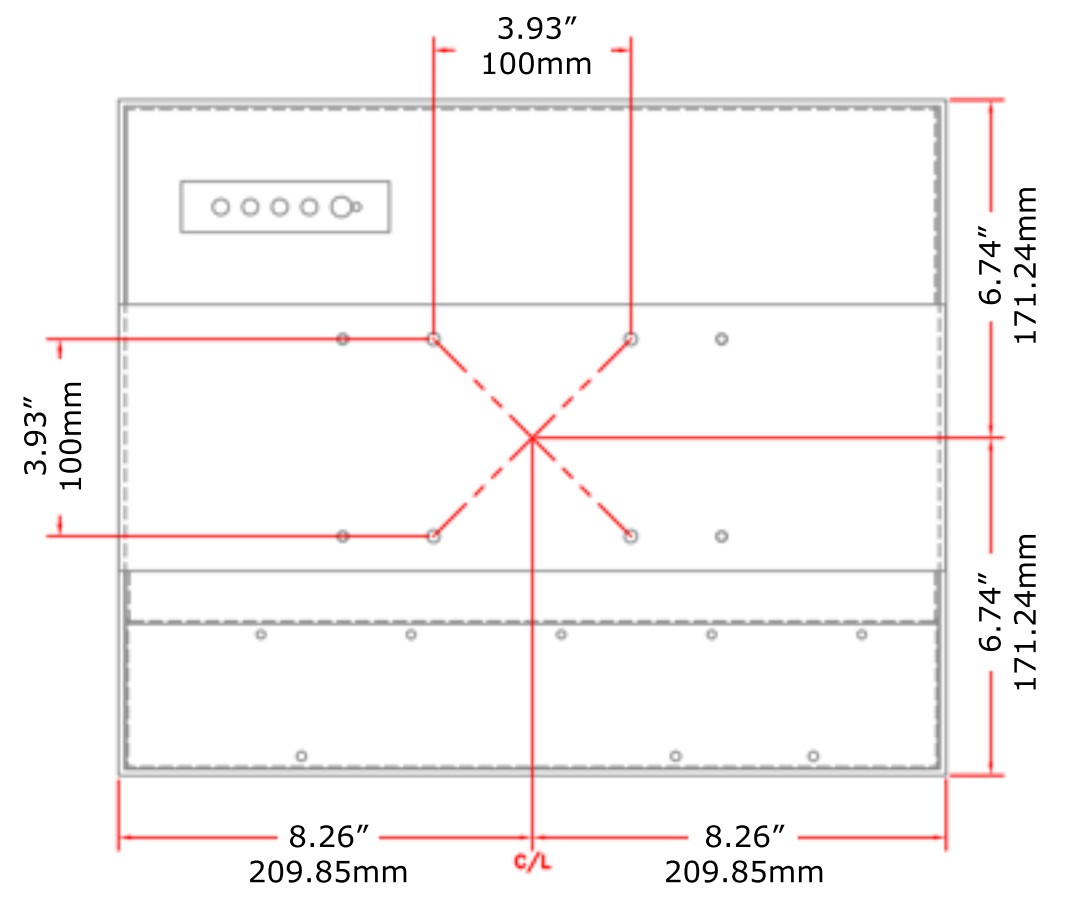

FRONT VIEW

REAR VIEW
WITH VISA MOUNTING

BOTTOM VIEW

SIDE VIEW

SIDE VIEW

With optional mounting bracket for LittlePC

17" Tufftouch LCD Monitor

Model # TT-1701
 Scale Not to Scale
 Date May 14, 2015
 Drawn by Andrew Pakula
 Drawing # DWG-5084-REV-00-TT-1701

All dimensions shown in Inches and Millimeters