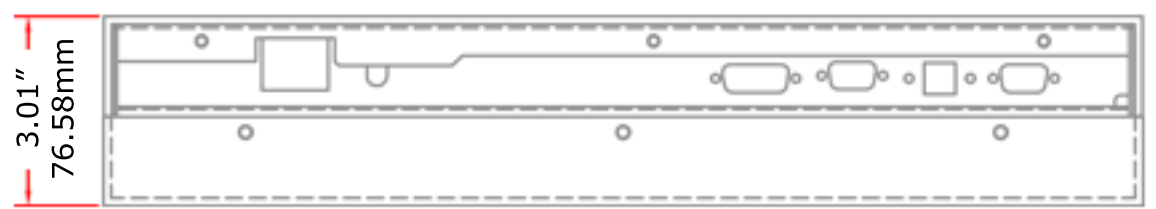

FRONT VIEW

REAR VIEW
WITH VISA MOUNTING

BOTTOM VIEW

SIDE VIEW

SIDE VIEW

With optional mounting bracket for LittlePC

17" Tufftouch LCD Monitor

Model # TT-1701
 Scale Not to Scale
 Date May 14, 2015
 Drawn by Andrew Pakula
 Drawing # DWG-5084-REV-00-TT-1701

All dimensions shown in Inches and Millimeters