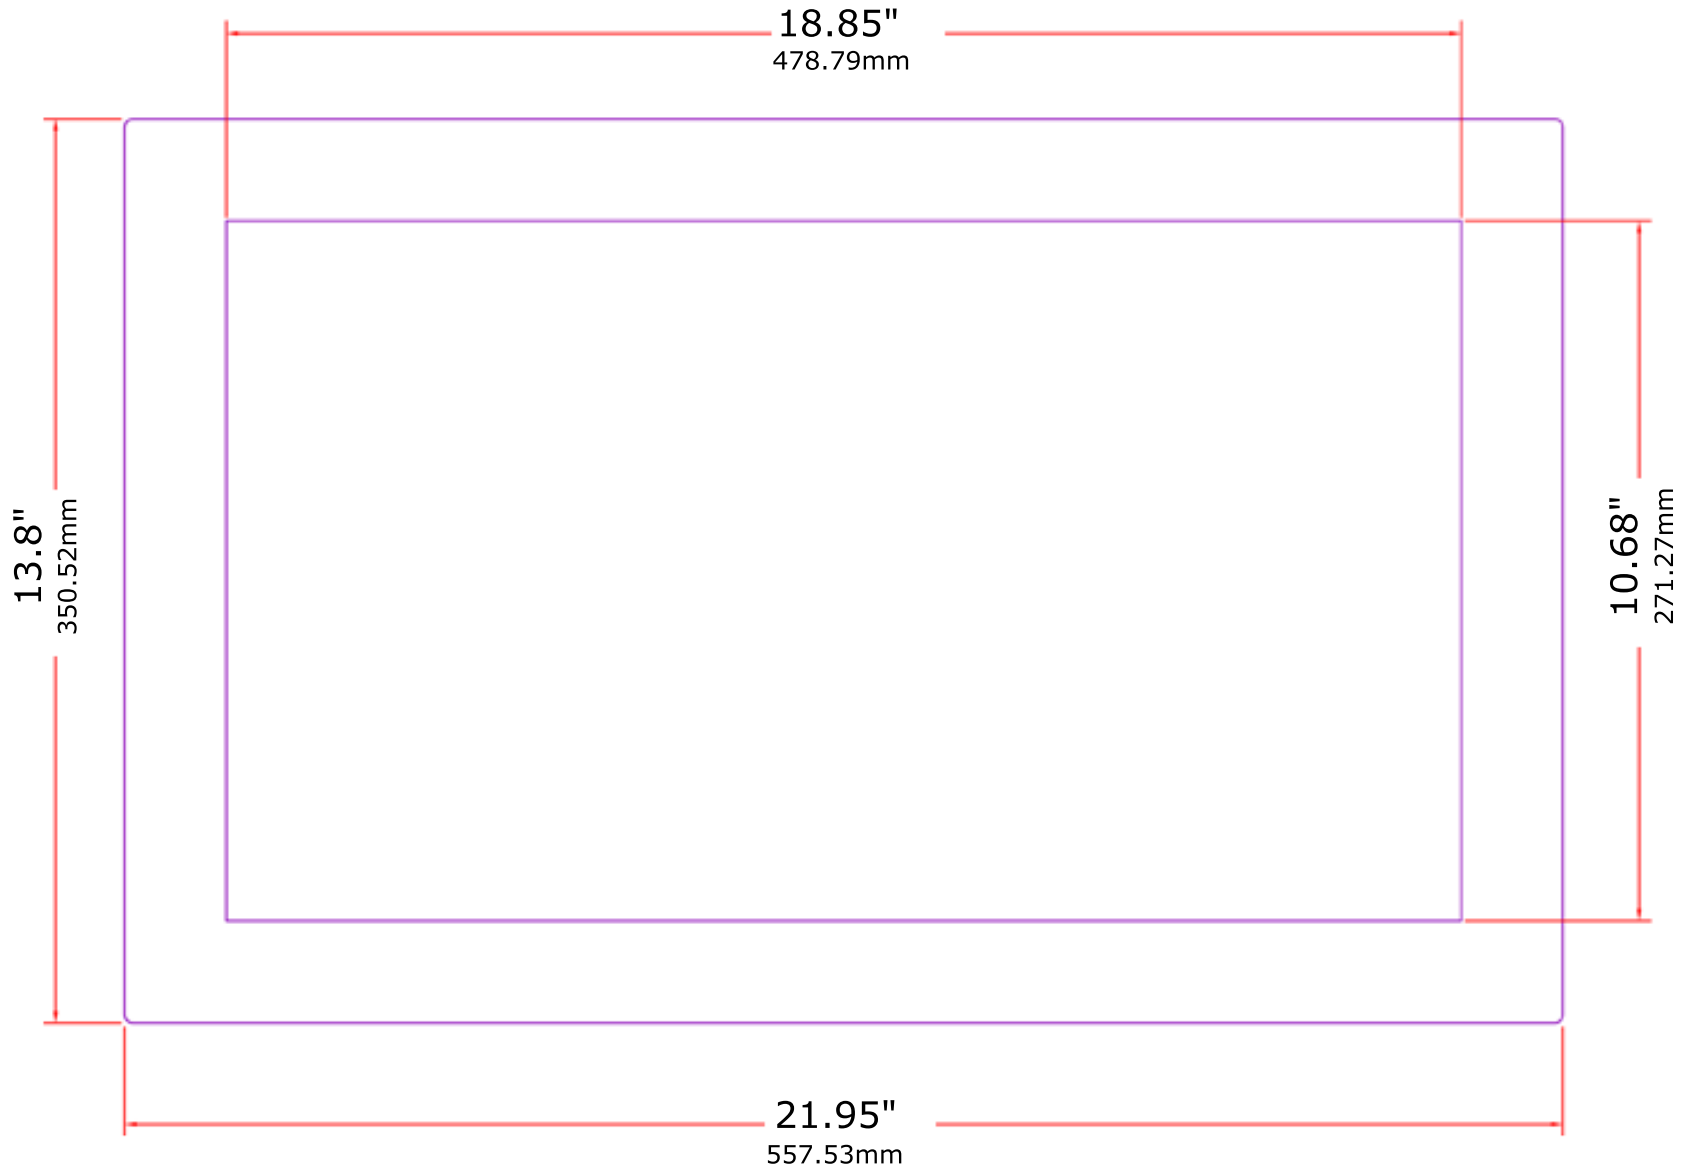

FRONT VIEW

Note: Max Depth = 3.0" / 76.2mm

*Units: inch/mm
Not to scale*

Models: SV-2150WS-PM
Drawing: DWG-5054 - SV-2150WS-PM
Revision: 02

www.stealth.com
1-888-783-2584