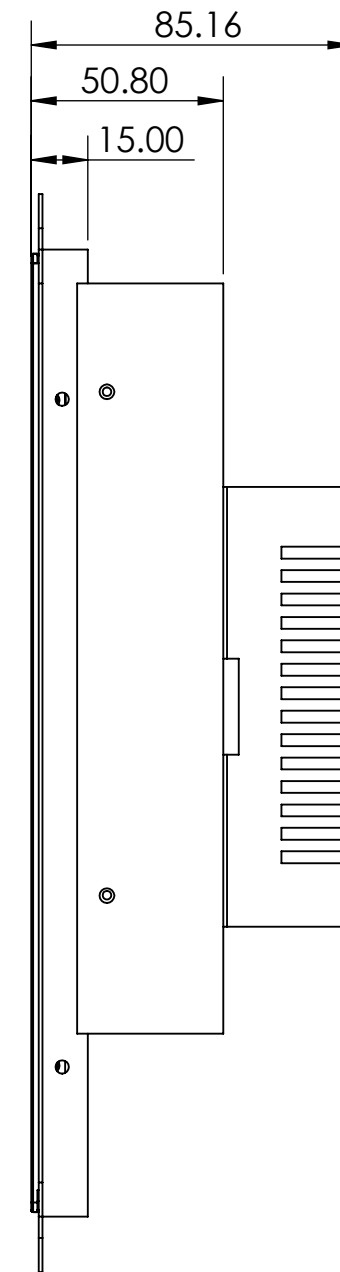

Open Frame Assembly

Top View

Right View

Drawing #	DWG-5077	Scale	1:2
Part	NA	Units	mm
Model:	SV-1505-OEM	Rev	00
Title:	Dimensional Drawing	Page	2 of 2