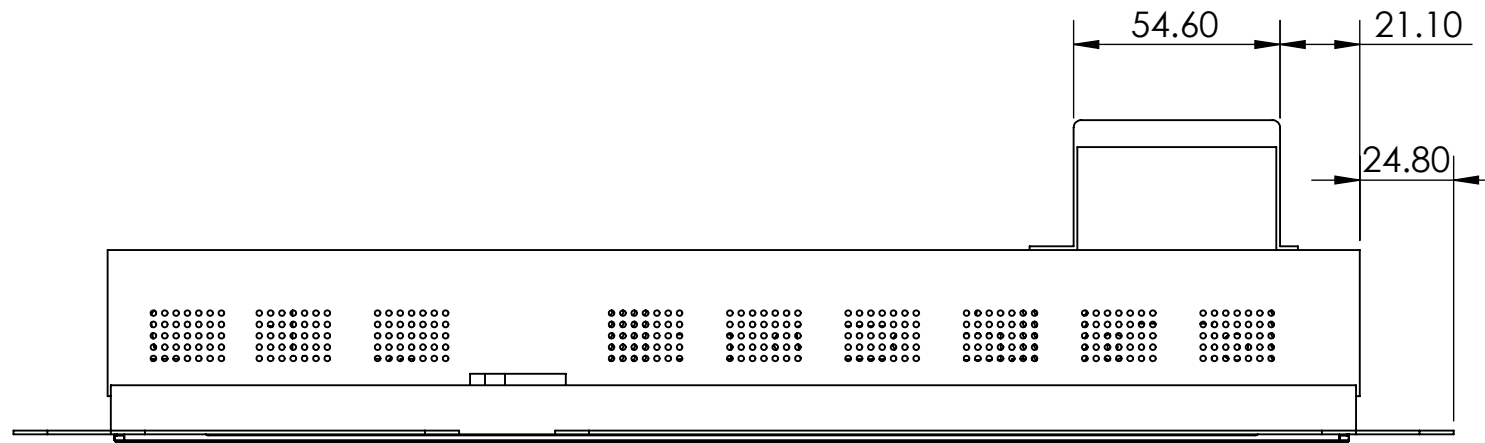

Open Frame Assembly

Top View

Right View

Drawing #	DWG-5077	Scale	1:2
Part	NA	Units	mm
Model:	SV-1505-OEM	Rev	00
Title:	Dimensional Drawing	Page	2 of 2