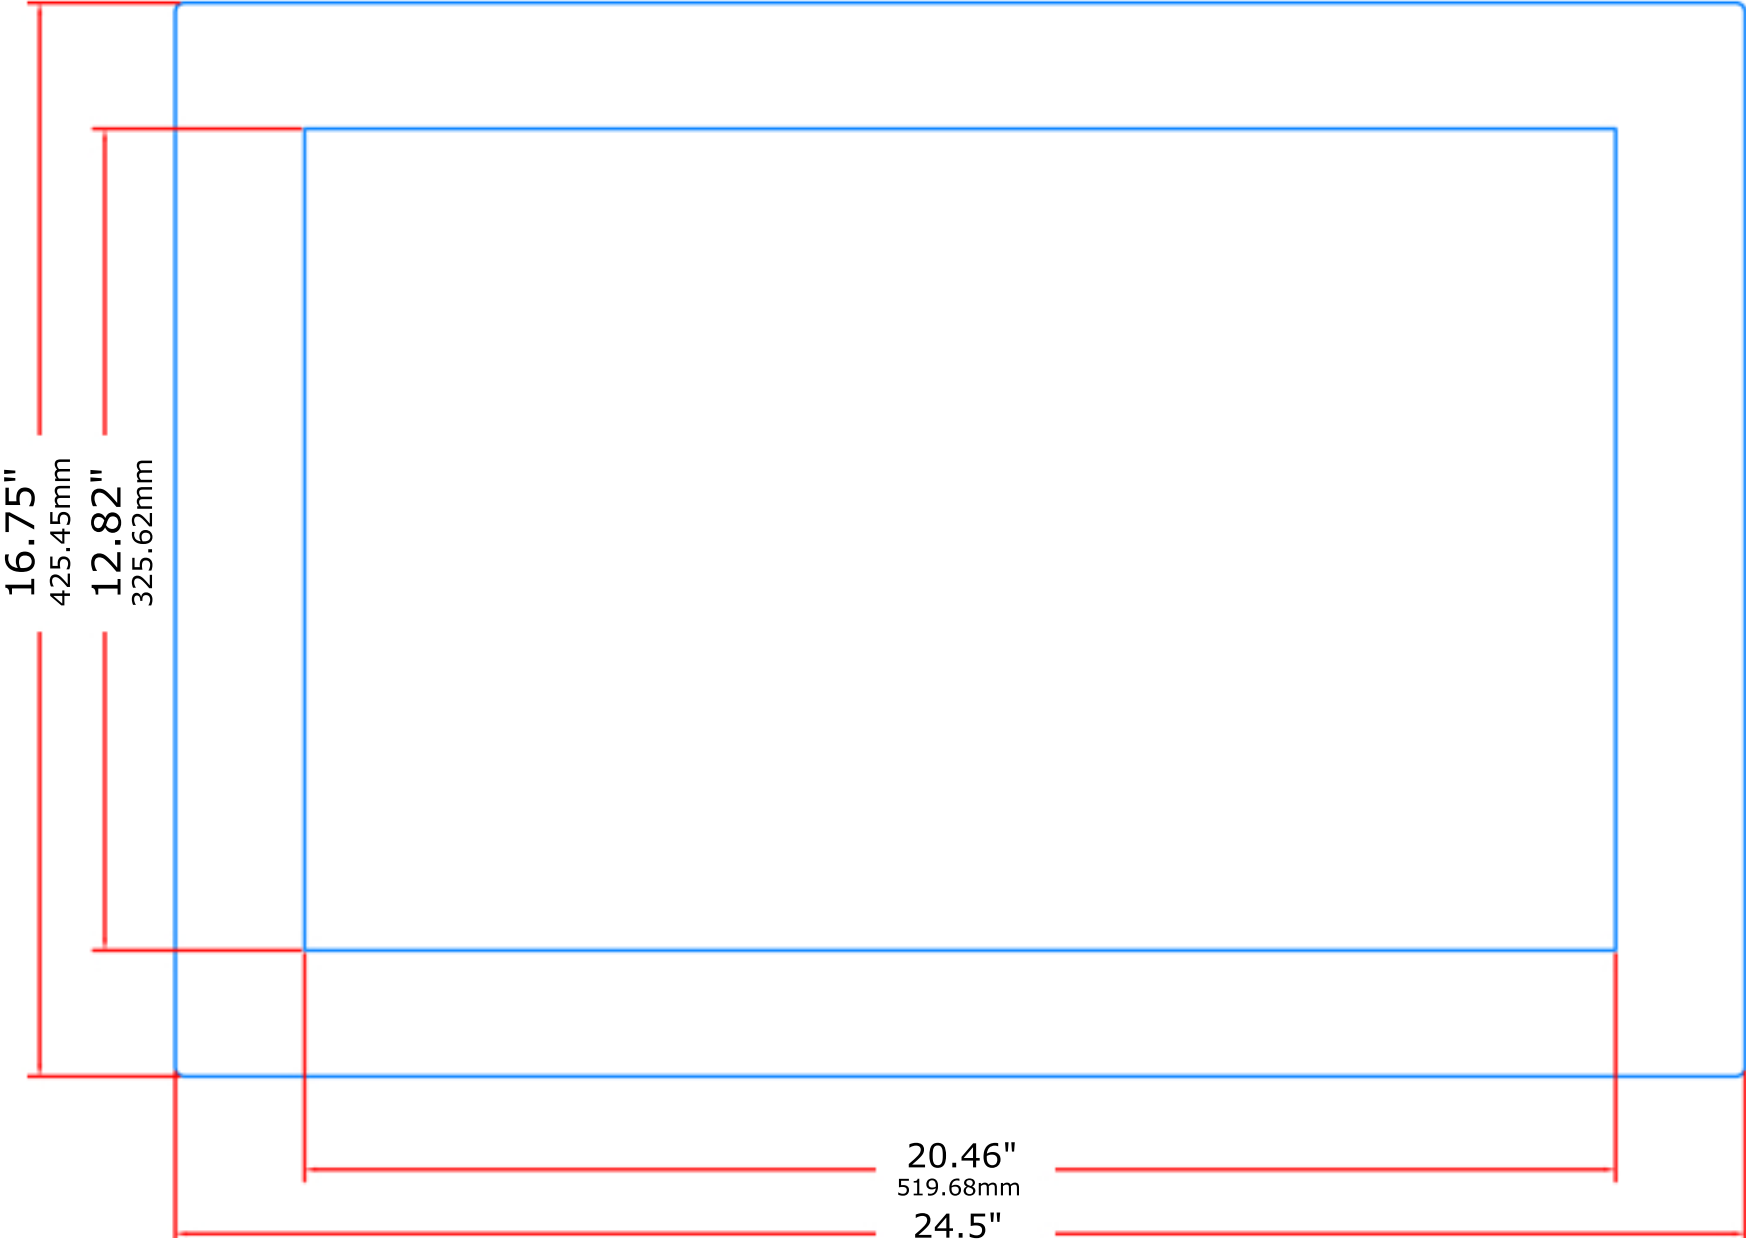

FRONT VIEW

Note: Max Depth = 3.0" / 76.2 mm

20.46"  
519.68mm  
24.5"  
622.3mm

Units: inches & mm  
Not to scale

Models: SV-2400-PM, SV-2401-PM, SV-2400NL-PM, SV-2410W-PM  
Drawing: DWG-5060 – SV-24xxxx-PM  
Revision: 04