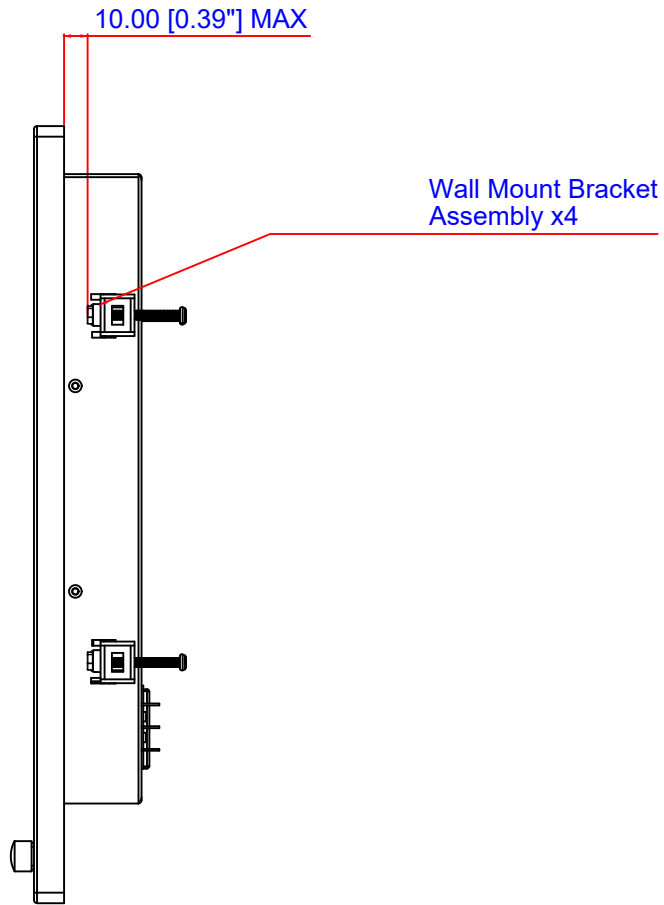

STEALTH

1 - 7550 Highway 27
Woodbridge, Ontario, L4H 0S2
Canada
Ph: +1 (888) 783-2584 [+1 (905) 264-9000]
<https://www.stealth.com>

Drawing #	DWG-5160	Scale	1:6
Revision:	00	Units	mm [in]
Model:	SAW-1900-PCT	Cage	3AQ66
Title:	Dimensional and Cutout Drawing	Page	1 of 2

Side View

Rear View

1 - 7550 Highway 27
 Woodbridge, Ontario, L4H 0S2
 Canada
 Ph: +1 (888) 783-2584 [+1 (905) 264-9000]
<https://www.stealth.com>

Drawing #	DWG-5160	Scale	1:4
Revision:	00	Units	mm [in]
Model:	SAW-1900-PCT	Cage	3AQ66
Title:	Dimensional and Cutout Drawing	Page	2 of 2