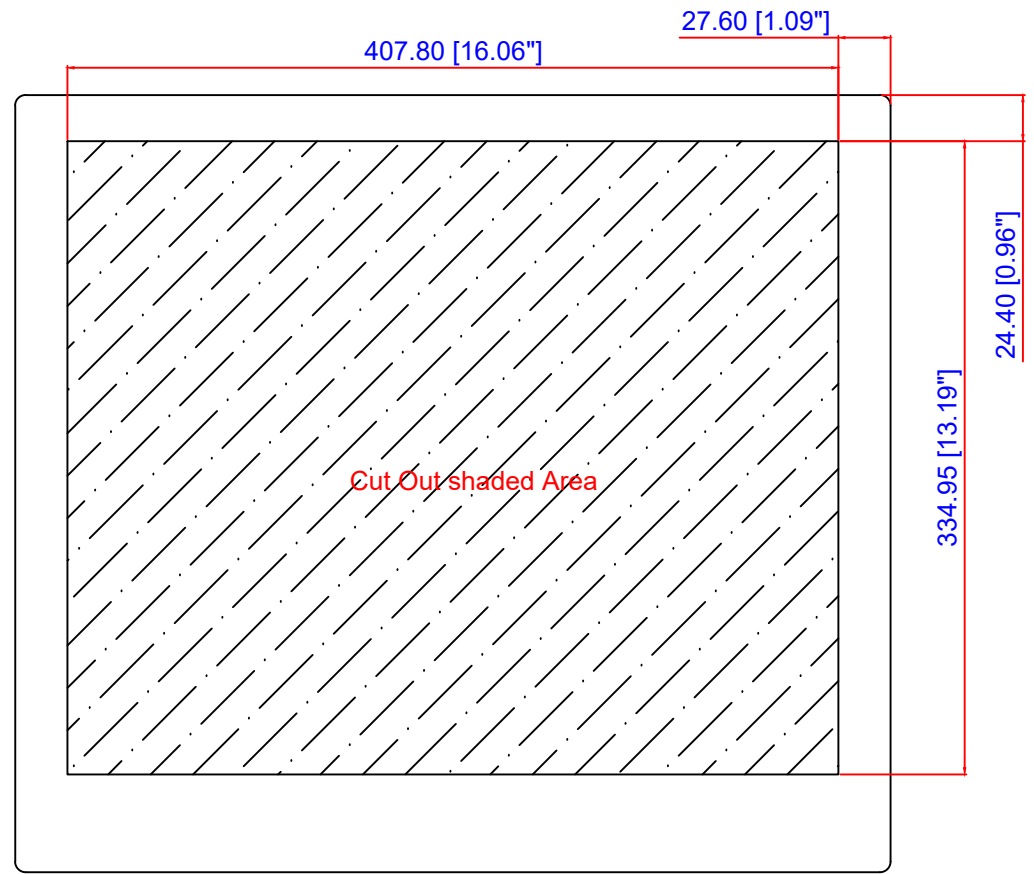

STEALTH

1 - 7550 Highway 27
Woodbridge, Ontario, L4H 0S2
Canada
Ph: +1 (888) 783-2584 [+1 (905) 264-9000]
<https://www.stealth.com>

Drawing #	DWG-5160	Scale	1:6
Revision:	00	Units	mm [in]
Model:	SAW-1900-PCT	Cage	3AQ66
Title:	Dimensional and Cutout Drawing	Page	1 of 2

Side View

Rear View

1 - 7550 Highway 27
 Woodbridge, Ontario, L4H 0S2
 Canada
 Ph: +1 (888) 783-2584 [+1 (905) 264-9000]
<https://www.stealth.com>

Drawing #	DWG-5160	Scale	1:4
Revision:	00	Units	mm [in]
Model:	SAW-1900-PCT	Cage	3AQ66
Title:	Dimensional and Cutout Drawing	Page	2 of 2