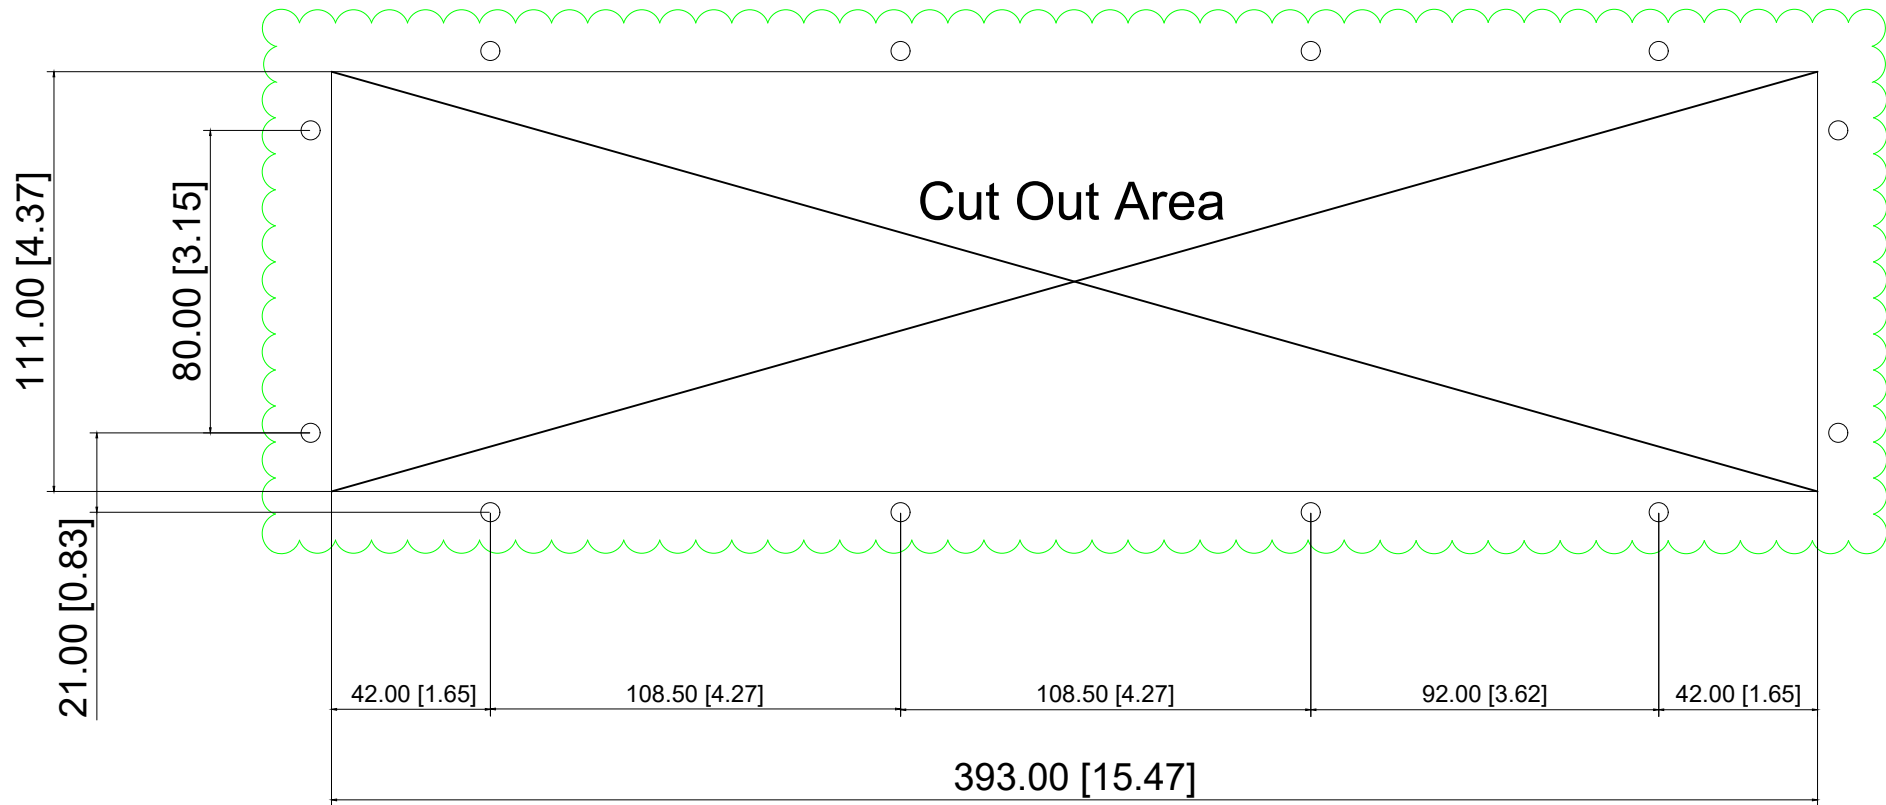

1 - 7550 Highway 27
 Woodbridge, Ontario, L4H 0S2
 Canada
 Ph: +1 (888) 783-2584 [+1 (905) 264-9000]
<https://www.stealth.com>

Drawing #	DWG-5138	Scale	1:2.5
Revision:	00	Units	mm [in]
Model:	KYBX-300L-PM	Cage	3AQ66
Title:	Dimensional Drawing	Page	1 of 2

1 - 7550 Highway 27
 Woodbridge, Ontario, L4H 0S2
 Canada
 Ph: +1 (888) 783-2584 [+1 (905) 264-9000]
<https://www.stealth.com>

Drawing #	DWG-5138	Scale	1:2
Revision:	00	Units	mm [in]
Model:	KYBX-300L-PM	Cage	3AQ66
Title:	Dimensional Drawing	Page	2 of 2