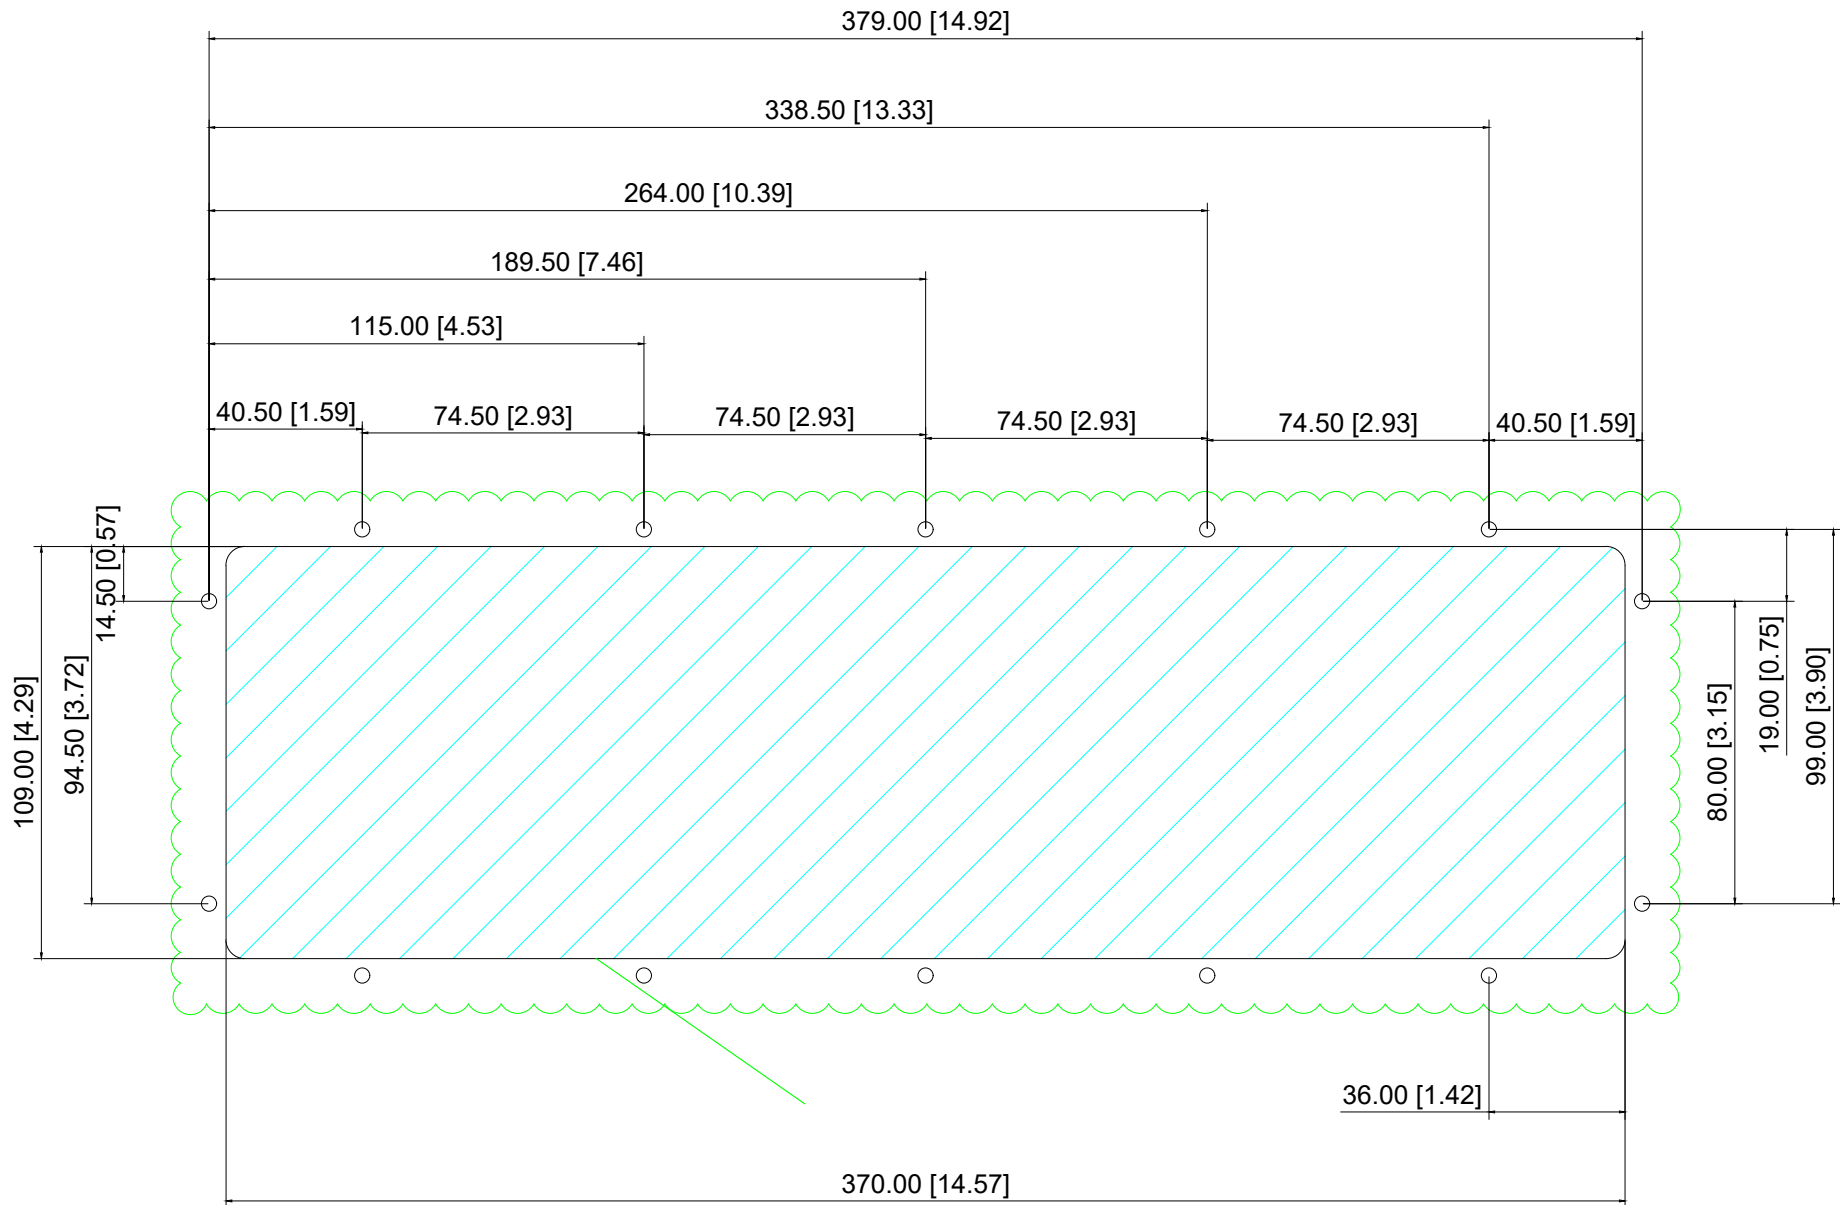

1 - 7550 Highway 27
 Woodbridge, Ontario, L4H 0S2
 Canada
 Ph: +1 (888) 783-2584 [+1 (905) 264-9000]
<https://www.stealth.com>

Drawing #	DWG-5101	Scale	1:2.5
Revision:	01	Units	mm [in]
Model:	KYBX-400-PM-BL-TB	Cage	3AQ66
Title:	Dimensional Drawing	Page	1 of 2

1 - 7550 Highway 27
 Woodbridge, Ontario, L4H 0S2
 Canada
 Ph: +1 (888) 783-2584 [+1 (905) 264-9000]
<https://www.stealth.com>

Drawing #	DWG-5101	Scale	1:2
Revision:	01	Units	mm [in]
Model:	KYBX-400-PM-BL-TB	Cage	3AQ66
Title:	Dimensional Drawing	Page	2 of 2