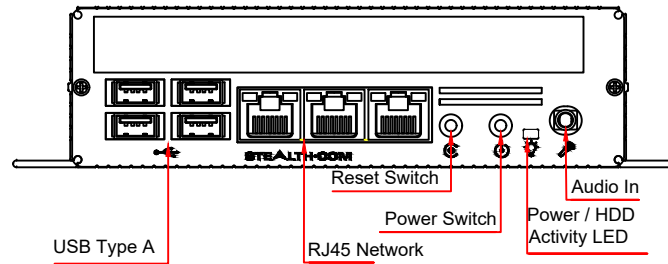

- + (Positive)
- (Negative)
- Switch (+ Positive)

1 - 7550 Highway 27  
 Woodbridge, Ontario, L4H 0S2  
 Canada  
 Ph: +1 (888) 783-2584 [+1 (905) 264-9000]  
<https://www.stealth.com>

Drawing #	DWG-5156	Scale	1:2
Revision:	00	Units	mm [in]
Model:	LPC-490	Cage	3AQ66
Title:	Dimensional Drawing	Page	1 of 2

**STEALTH**

1 - 7550 Highway 27  
 Woodbridge, Ontario, L4H 0S2  
 Canada  
 Ph: +1 (888) 783-2584 [+1 (905) 264-9000]  
<https://www.stealth.com>

Drawing #	DWG-5156	Scale	1:1.25
Revision:	00	Units	mm [in]
Model:	LPC-490	Cage	3AQ66
Title:	Dimensional Drawing	Page	2 of 2