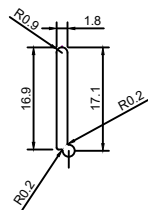

- + (Positive)
- (Negative)
- Switch (+ Positive)

1 - 7550 Highway 27  
 Woodbridge, Ontario, L4H 0S2  
 Canada  
 Ph: +1 (888) 783-2584 [+1 (905) 264-9000]  
<https://www.stealth.com>

Drawing #	DWG-5156	Scale	1:2
Revision:	00	Units	mm [in]
Model:	LPC-490	Cage	3AQ66
Title:	Dimensional Drawing	Page	1 of 2

**STEALTH**

1 - 7550 Highway 27  
 Woodbridge, Ontario, L4H 0S2  
 Canada  
 Ph: +1 (888) 783-2584 [+1 (905) 264-9000]  
<https://www.stealth.com>

Drawing #	DWG-5156	Scale	1:1.25
Revision:	00	Units	mm [in]
Model:	LPC-490	Cage	3AQ66
Title:	Dimensional Drawing	Page	2 of 2