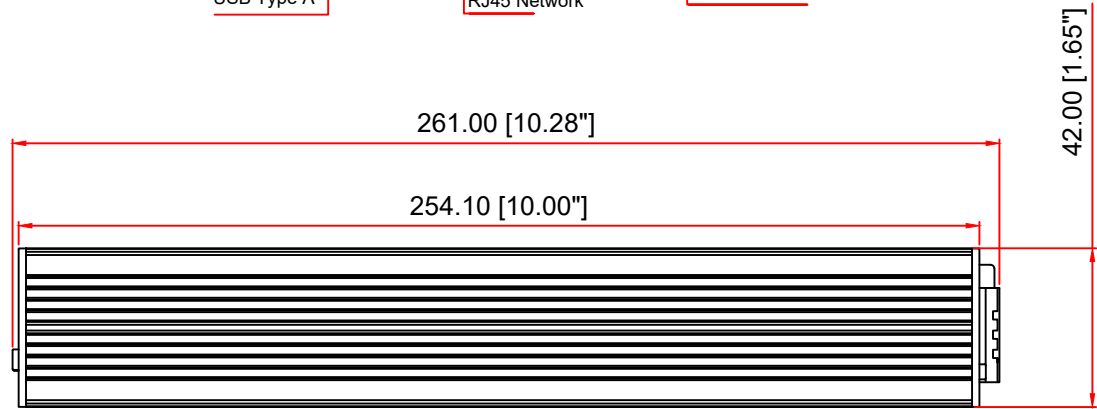

- + (Positive)
- (Negative)
- Switch (+ Positive)

1 - 7550 Highway 27  
 Woodbridge, Ontario, L4H 0S2  
 Canada  
 Ph: +1 (888) 783-2584 [+1 (905) 264-9000]  
<https://www.stealth.com>

Drawing #	DWG-5156	Scale	1:2
Revision:	00	Units	mm [in]
Model:	LPC-490	Cage	3AQ66
Title:	Dimensional Drawing	Page	1 of 2

**STEALTH**

1 - 7550 Highway 27  
 Woodbridge, Ontario, L4H 0S2  
 Canada  
 Ph: +1 (888) 783-2584 [+1 (905) 264-9000]  
<https://www.stealth.com>

Drawing #	DWG-5156	Scale	1:1.25
Revision:	00	Units	mm [in]
Model:	LPC-490	Cage	3AQ66
Title:	Dimensional Drawing	Page	2 of 2