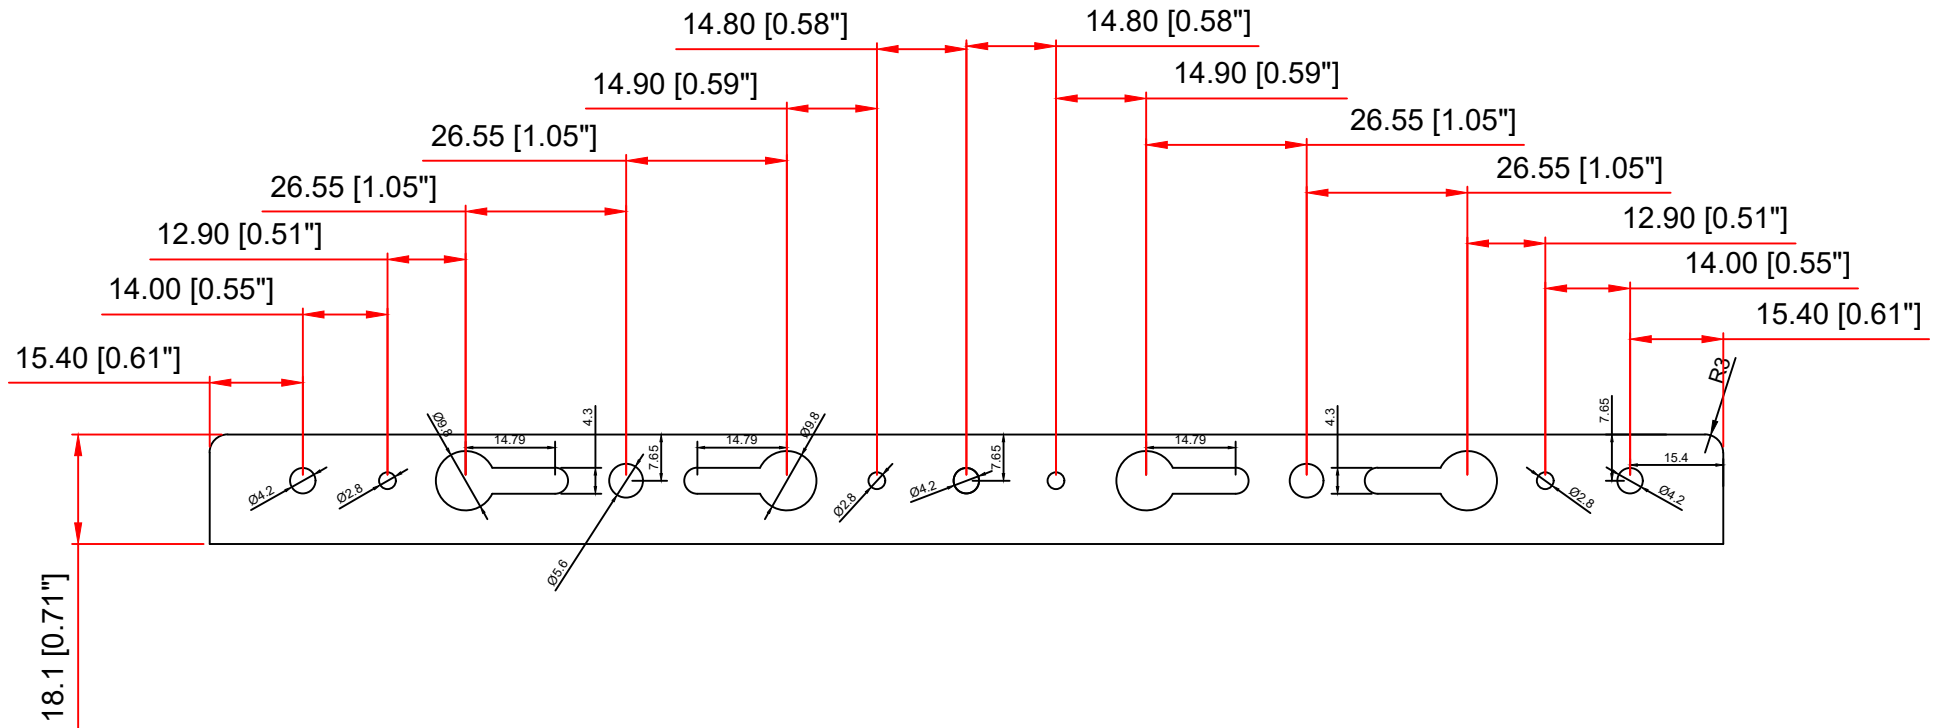

- + (Positive)
- (Negative)
- Switch (+ Positive)

1 - 7550 Highway 27  
 Woodbridge, Ontario, L4H 0S2  
 Canada  
 Ph: +1 (888) 783-2584 [+1 (905) 264-9000]  
<https://www.stealth.com>

Drawing #	DWG-5156	Scale	1:2
Revision:	00	Units	mm [in]
Model:	LPC-490	Cage	3AQ66
Title:	Dimensional Drawing	Page	1 of 2

**STEALTH**

1 - 7550 Highway 27  
 Woodbridge, Ontario, L4H 0S2  
 Canada  
 Ph: +1 (888) 783-2584 [+1 (905) 264-9000]  
<https://www.stealth.com>

Drawing #	DWG-5156	Scale	1:1.25
Revision:	00	Units	mm [in]
Model:	LPC-490	Cage	3AQ66
Title:	Dimensional Drawing	Page	2 of 2