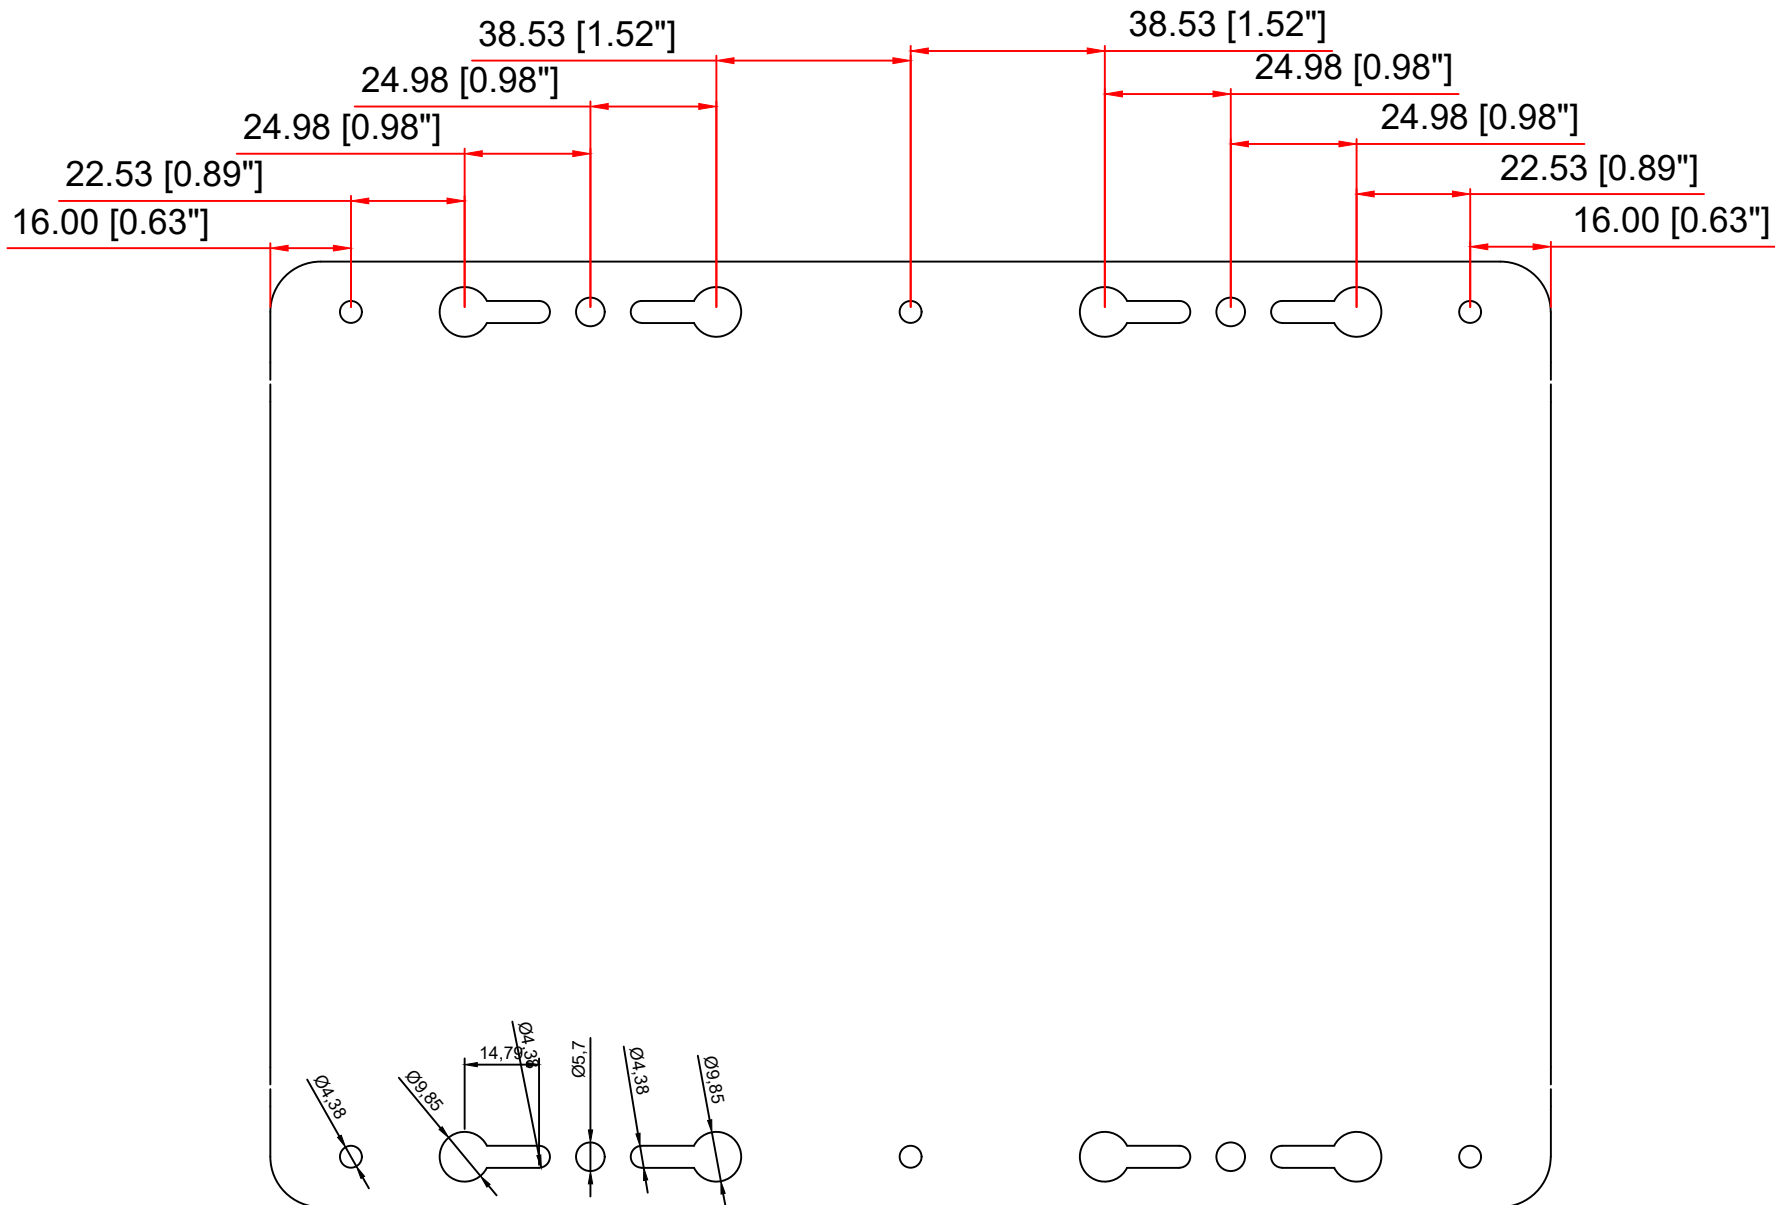

1 - 7550 Highway 27  
 Woodbridge, Ontario, L4H 0S2  
 Canada  
 Ph: +1 (888) 783-2584 [+1 (905) 264-9000]  
<https://www.stealth.com>

|           |                     |       |         |
|-----------|---------------------|-------|---------|
| Drawing # | DWG-5158            | Scale | 1:2.5   |
| Revision: | 00                  | Units | mm [in] |
| Model:    | LPC-490E / LPC-490P | Cage  | 3AQ66   |
| Title:    | Dimensional Drawing | Page  | 1 of 2  |

1 - 7550 Highway 27  
 Woodbridge, Ontario, L4H 0S2  
 Canada  
 Ph: +1 (888) 783-2584 [+1 (905) 264-9000]  
<https://www.stealth.com>

|           |                     |       |         |
|-----------|---------------------|-------|---------|
| Drawing # | DWG-5158            | Scale | 1:1.5   |
| Revision: | 00                  | Units | mm [in] |
| Model:    | LPC-490E / LPC-490P | Cage  | 3AQ66   |
| Title:    | Dimensional Drawing | Page  | 2 of 2  |