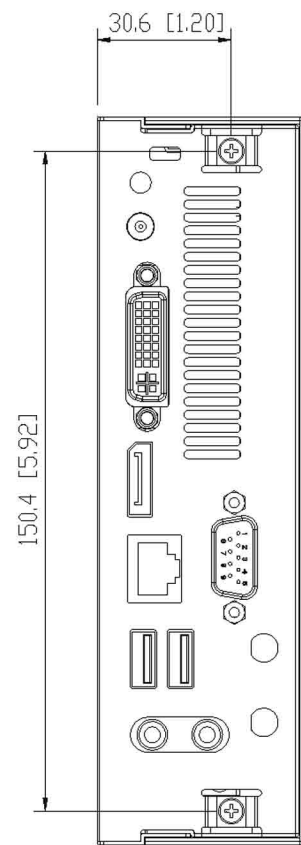

LPC-680 Standard

Unit: mm [inch]
Not to Scale

LPC-680 With Mounting Bracket Installed

Unit: mm [inch]
Not to Scale