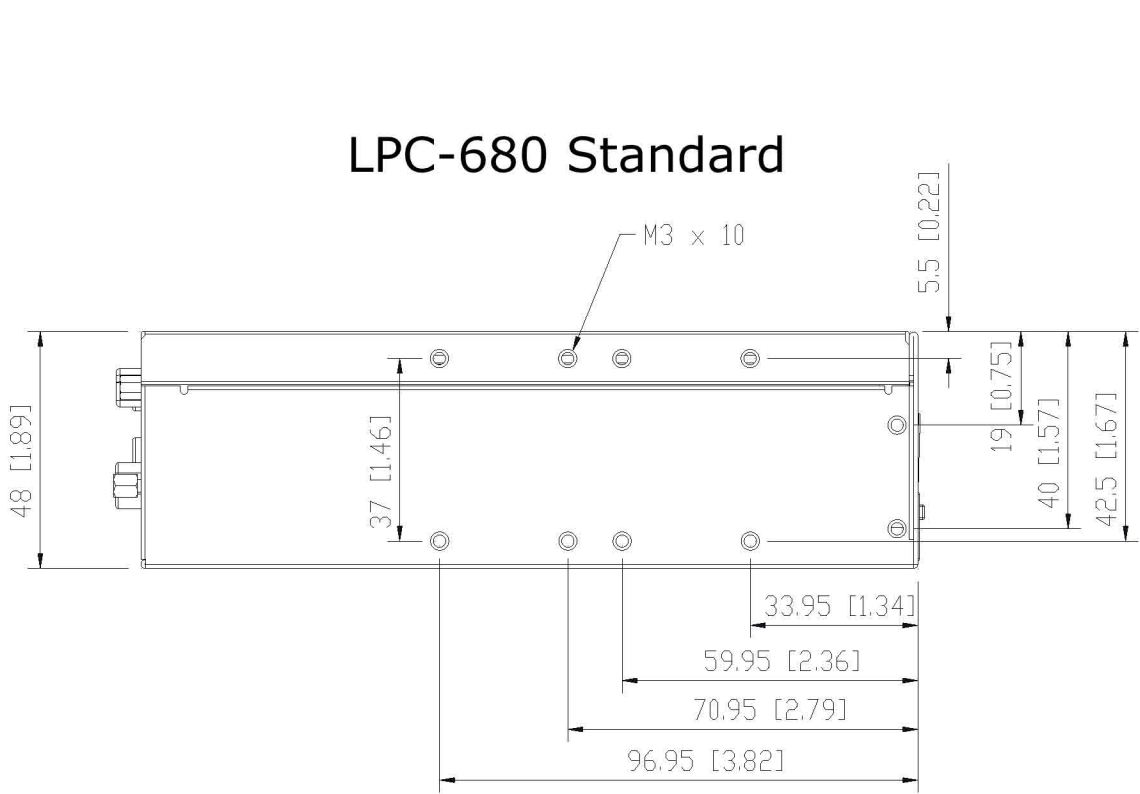

LPC-680 Standard

Unit: mm [inch]
Not to Scale

LPC-680 With Mounting Bracket Installed

Unit: mm [inch]
Not to Scale