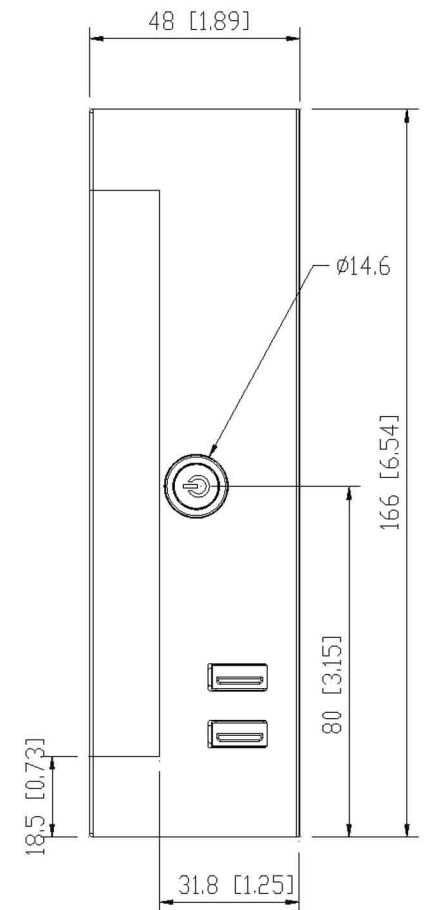

LPC-680 Standard

Unit: mm [inch]
Not to Scale

LPC-680 With Mounting Bracket Installed

Unit: mm [inch]
Not to Scale