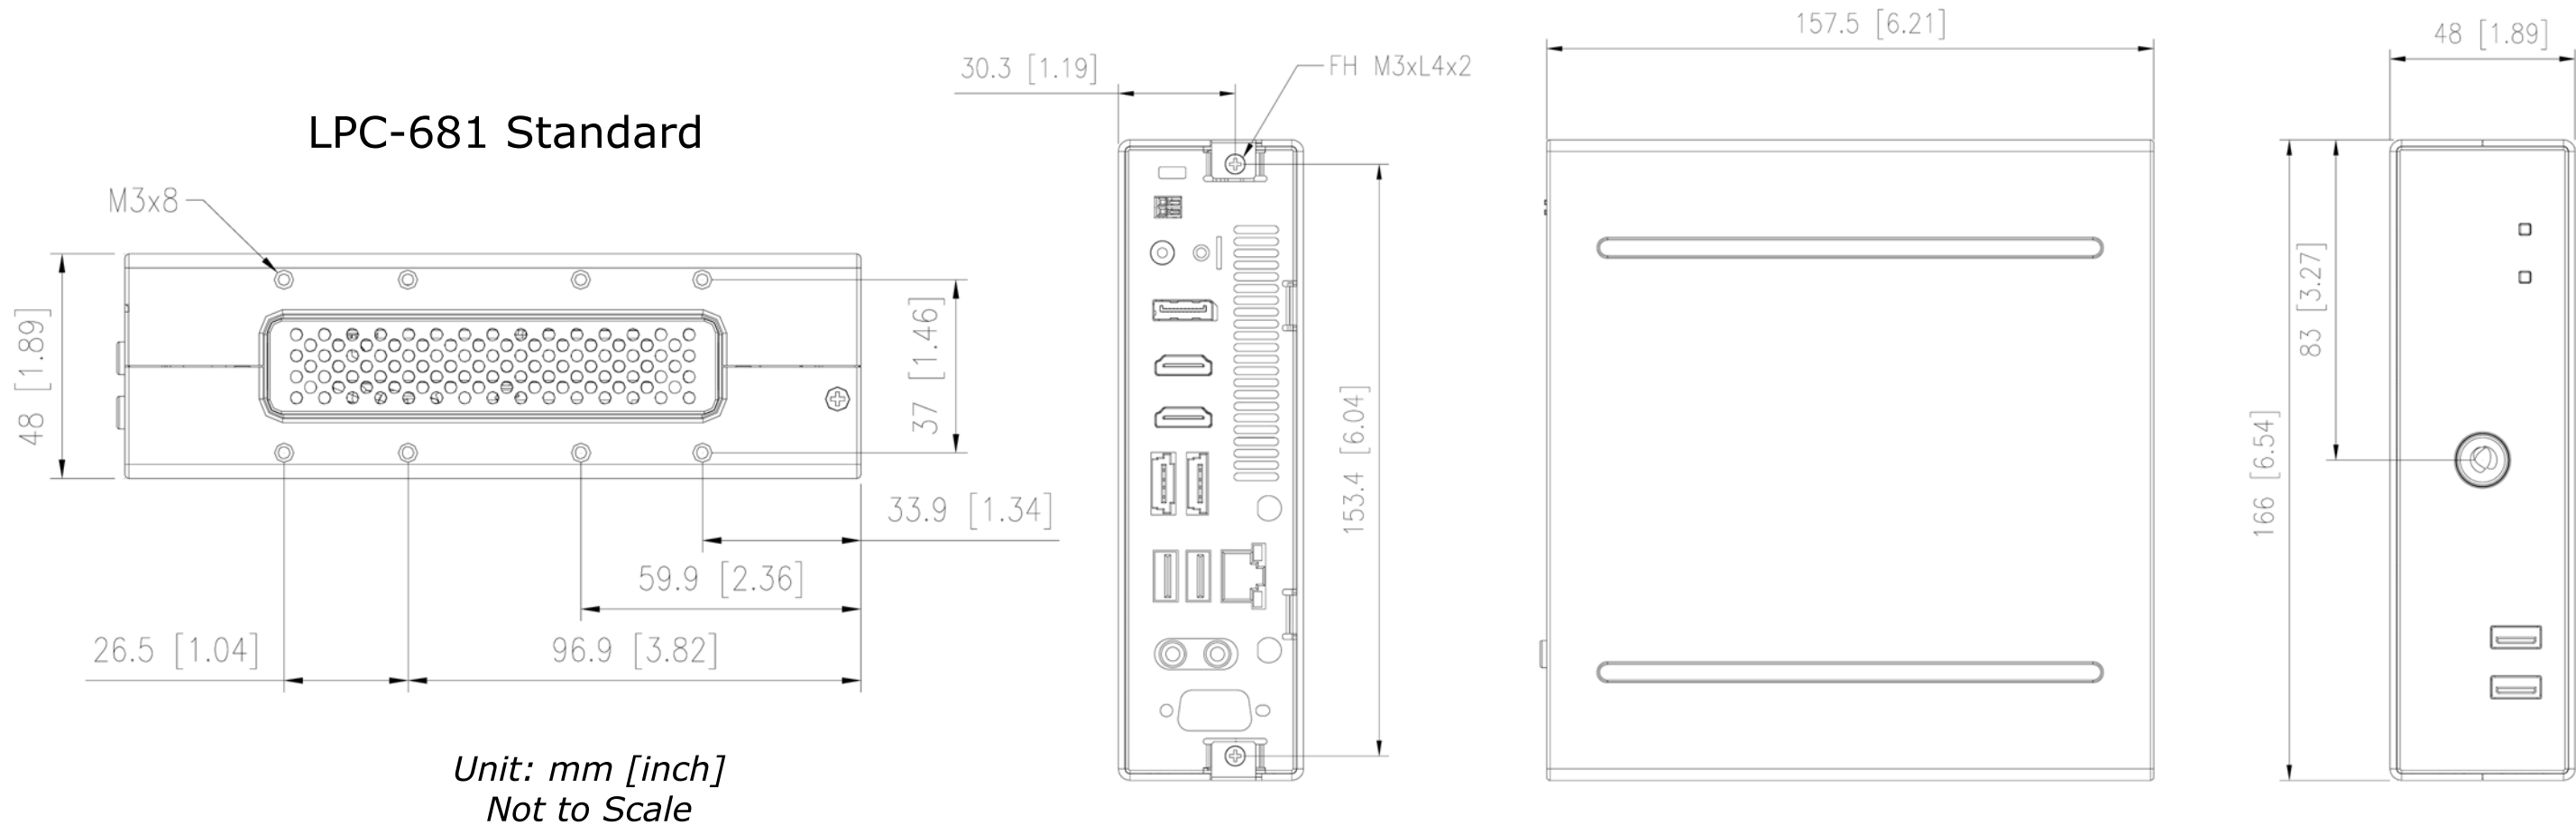

LPC-681 Standard

Unit: mm [inch]
Not to Scale

LPC-681 With Mounting Bracket Installed

Unit: mm [inch]
Not to Scale