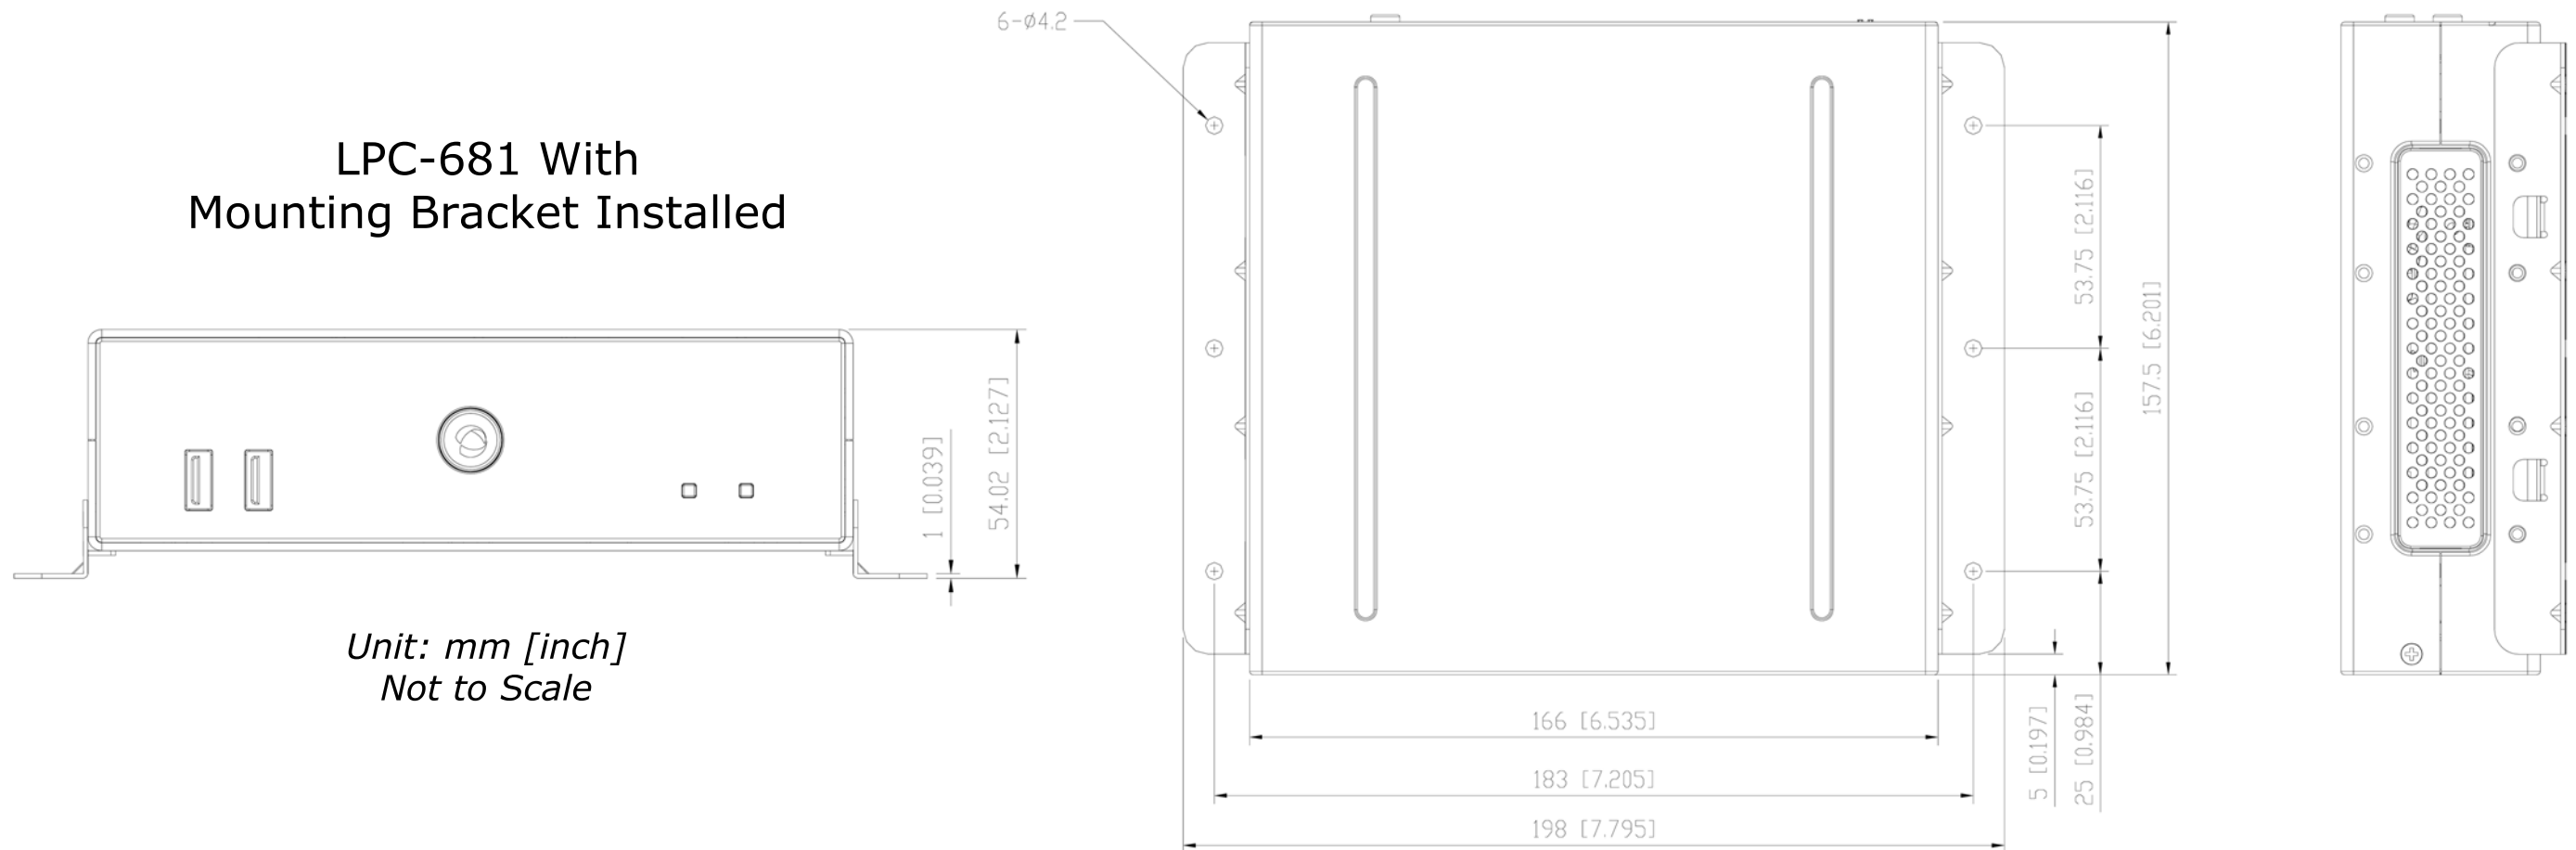

LPC-681 Standard

Unit: mm [inch]
Not to Scale

LPC-681 With Mounting Bracket Installed

Unit: mm [inch]
Not to Scale