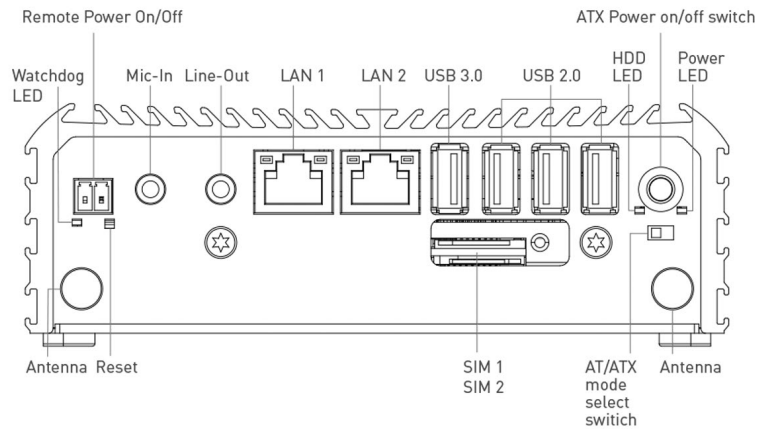

Front Panel

Rear Panel

Units: mm  
Not to scale

Models: LPC-81x  
Drawing: DWG-5033 – LPC-81x Drawing  
Revision: 01

[www.stealth.com](http://www.stealth.com)  
1-888-783-2584