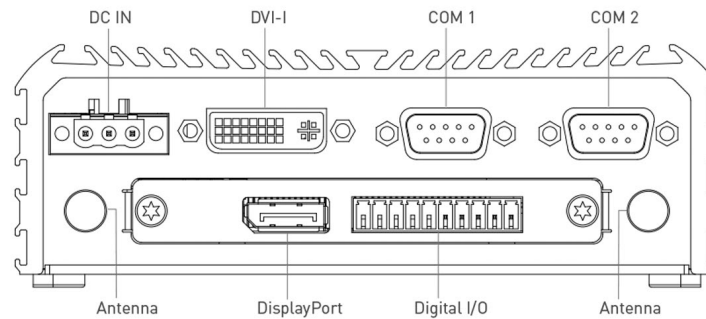

Front Panel

Rear Panel

Units: mm  
Not to scale

Models: LPC-81x  
Drawing: DWG-5033 – LPC-81x Drawing  
Revision: 01

[www.stealth.com](http://www.stealth.com)  
1-888-783-2584