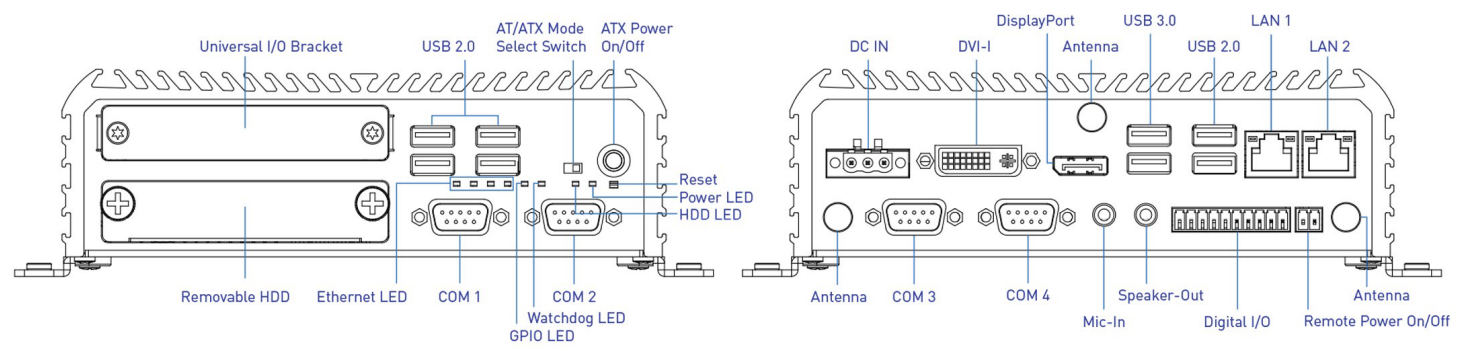

Front Panel

Rear Panel

Units: mm
Not to scale

Models: LPC-83x
Drawing: DWG-5034 – LPC-83x Drawing
Revision: 01

www.stealth.com
1-888-783-2584