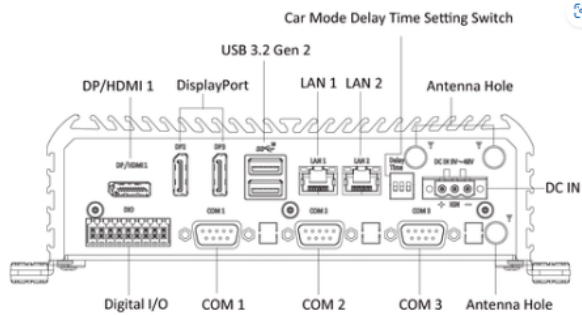

Rear Panel

Front Panel

Units: mm  
Not to scale

Models: LPC-84X  
 Drawing: DWG-5168-LPC-84X Dimensional Drawings  
 Revision: 00

[www.stealth.com](http://www.stealth.com)  
 1-888-783-2584