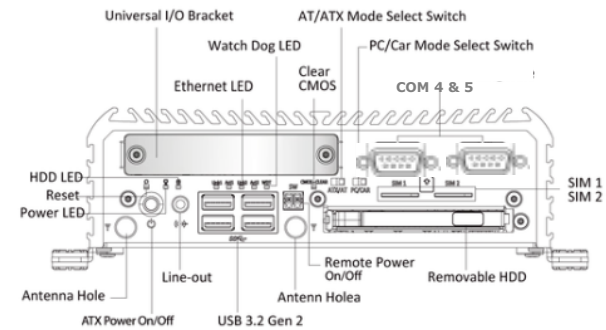

Rear Panel

Front Panel

Units: mm  
Not to scale

Models: LPC-84X  
 Drawing: DWG-5168-LPC-84X Dimensional Drawings  
 Revision: 00

[www.stealth.com](http://www.stealth.com)  
 1-888-783-2584