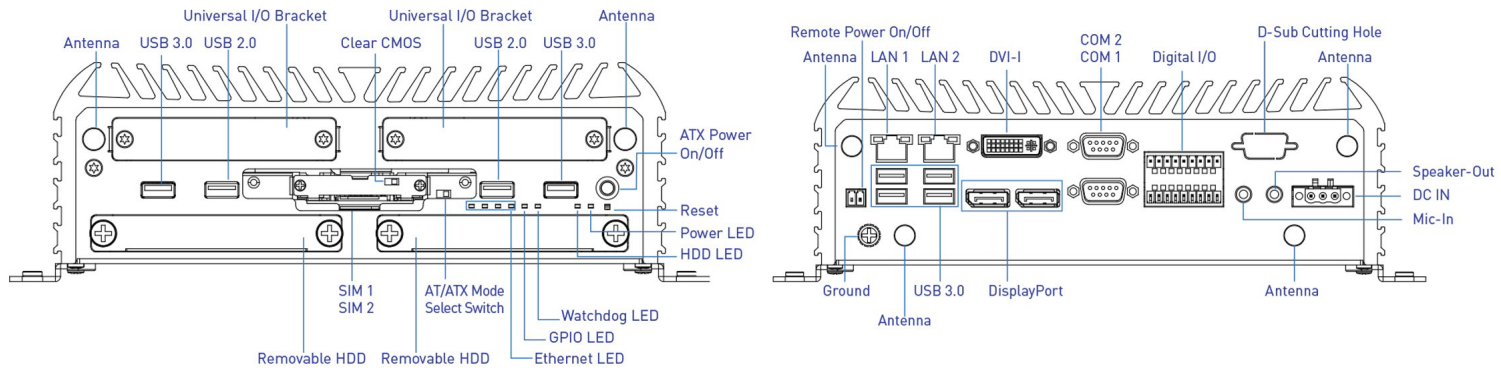

Front Panel

Rear Panel

Units: mm
Not to scale

Models: LPC-860
Drawing: DWG-5035 – LPC-860 Drawing
Revision: 01

www.stealth.com
1-888-783-2584