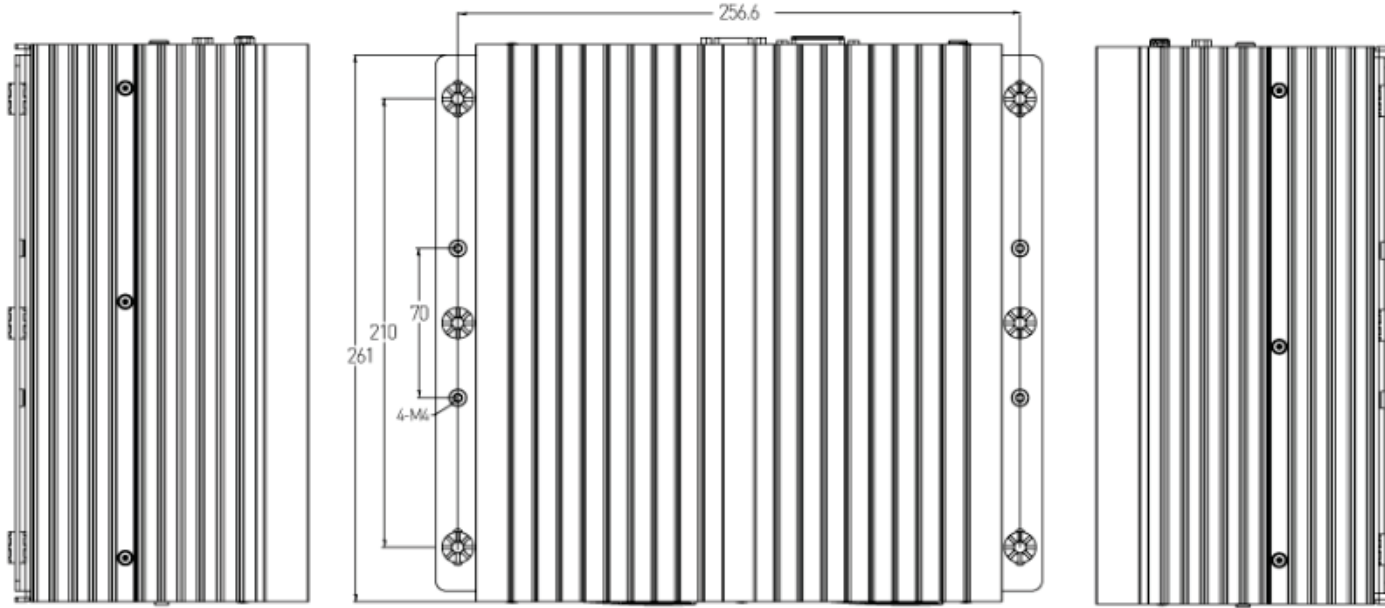

Front Panel

Rear Panel

Units: mm  
Not to scale

Models: LPC-87X - No Expansion  
 Drawing: DWG-5167- LPC-87X Drawing  
 Revision: 00

[www.stealth.com](http://www.stealth.com)  
 1-888-783-2584

Front Panel

Rear Panel

Units: mm  
Not to scale

Models: LPC-87X with Expansion  
Drawing: DWG-5167 - LPC-87X Drawing  
Revision: 00

[www.stealth.com](http://www.stealth.com)  
1-888-783-2584