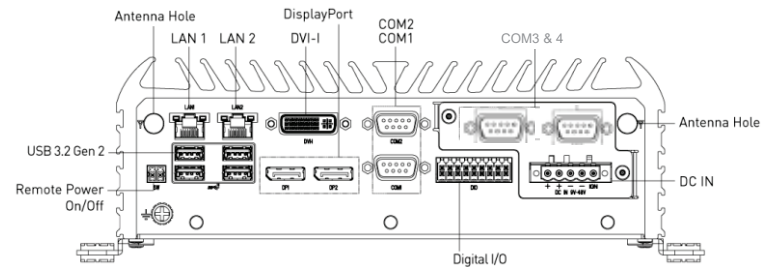

Front Panel

Rear Panel

Units: mm  
Not to scale

Models: LPC-87X - No Expansion  
 Drawing: DWG-5167- LPC-87X Drawing  
 Revision: 00

[www.stealth.com](http://www.stealth.com)  
 1-888-783-2584

Front Panel

Rear Panel

Units: mm  
Not to scale

Models: LPC-87X with Expansion  
Drawing: DWG-5167 - LPC-87X Drawing  
Revision: 00

[www.stealth.com](http://www.stealth.com)  
1-888-783-2584