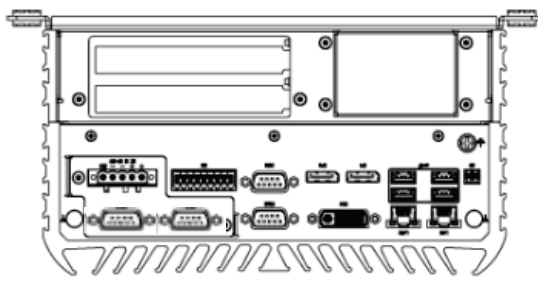

Front Panel

Rear Panel

Units: mm  
Not to scale

Models: LPC-87X - No Expansion  
 Drawing: DWG-5167- LPC-87X Drawing  
 Revision: 00

[www.stealth.com](http://www.stealth.com)  
 1-888-783-2584

Front Panel

Rear Panel

Units: mm  
Not to scale

Models: LPC-87X with Expansion  
Drawing: DWG-5167 - LPC-87X Drawing  
Revision: 00

[www.stealth.com](http://www.stealth.com)  
1-888-783-2584