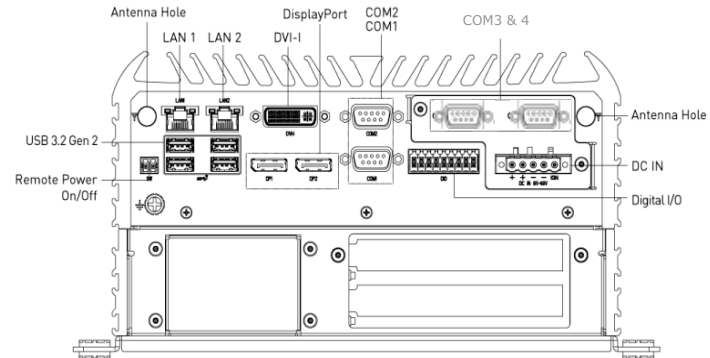

Front Panel

Rear Panel

Units: mm  
Not to scale

Models: LPC-87X - No Expansion  
 Drawing: DWG-5167- LPC-87X Drawing  
 Revision: 00

[www.stealth.com](http://www.stealth.com)  
 1-888-783-2584

Front Panel

Rear Panel

Units: mm  
Not to scale

Models: LPC-87X with Expansion  
Drawing: DWG-5167 - LPC-87X Drawing  
Revision: 00

[www.stealth.com](http://www.stealth.com)  
1-888-783-2584