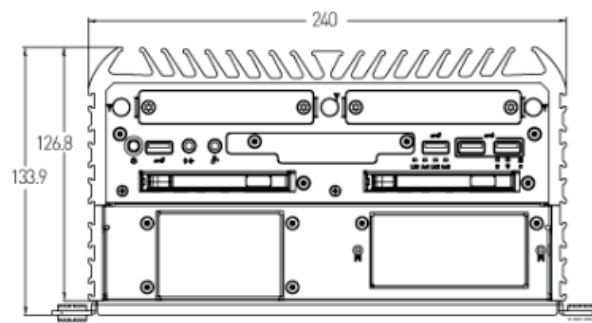

Front Panel

Rear Panel

Units: mm  
Not to scale

Models: LPC-87X - No Expansion  
 Drawing: DWG-5167- LPC-87X Drawing  
 Revision: 00

[www.stealth.com](http://www.stealth.com)  
 1-888-783-2584

Front Panel

Rear Panel

Units: mm  
Not to scale

Models: LPC-87X with Expansion  
Drawing: DWG-5167 - LPC-87X Drawing  
Revision: 00

[www.stealth.com](http://www.stealth.com)  
1-888-783-2584