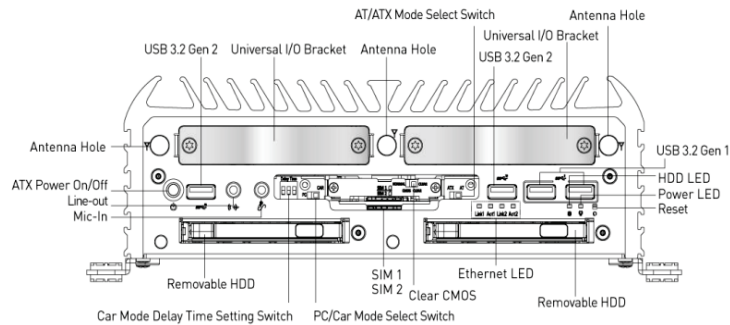

Front Panel

Rear Panel

Units: mm  
Not to scale

Models: LPC-87X - No Expansion  
 Drawing: DWG-5167- LPC-87X Drawing  
 Revision: 00

[www.stealth.com](http://www.stealth.com)  
 1-888-783-2584

Front Panel

Rear Panel

Units: mm  
Not to scale

Models: LPC-87X with Expansion  
Drawing: DWG-5167 - LPC-87X Drawing  
Revision: 00

[www.stealth.com](http://www.stealth.com)  
1-888-783-2584