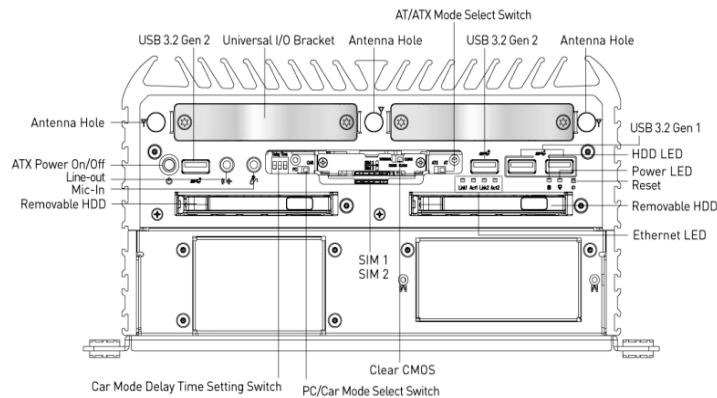

Front Panel

Rear Panel

Units: mm  
Not to scale

Models: LPC-87X - No Expansion  
 Drawing: DWG-5167- LPC-87X Drawing  
 Revision: 00

[www.stealth.com](http://www.stealth.com)  
 1-888-783-2584

Front Panel

Rear Panel

Units: mm  
Not to scale

Models: LPC-87X with Expansion  
Drawing: DWG-5167 - LPC-87X Drawing  
Revision: 00

[www.stealth.com](http://www.stealth.com)  
1-888-783-2584