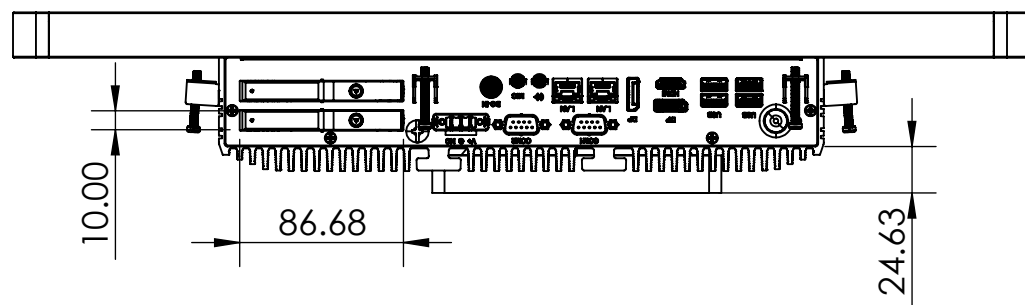

Top View

Front View

Right View

Back View

Bottom View

1-7550 Highway 27
 Woodbridge, Ontario, L4H 0S2
 Canada
 Ph: +1(888) 783-2584 [+1 (905) 264-9000]
<https://www.stealth.com>

Drawing #	DWG-5203	Scale	1:4
Part	00	Units	mm
Model:	SPC-2150	Rev	00
Title:	Dimensional Drawing	Page	1 of 1