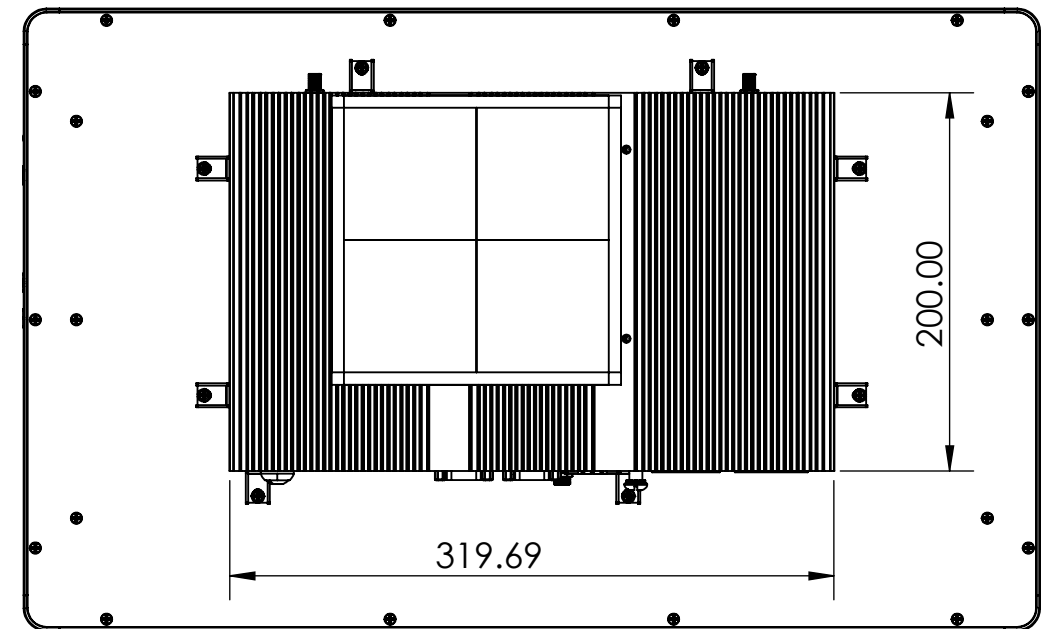

Top View

Front View

Right View

Back View

Bottom View

1-7550 Highway 27
 Woodbridge, Ontario, L4H 0S2
 Canada
 Ph: +1(888) 783-2584 [+1 (905) 264-9000]
<https://www.stealth.com>

Drawing #	DWG-5203	Scale	1:4
Part	00	Units	mm
Model:	SPC-2150	Rev	00
Title:	Dimensional Drawing	Page	1 of 1