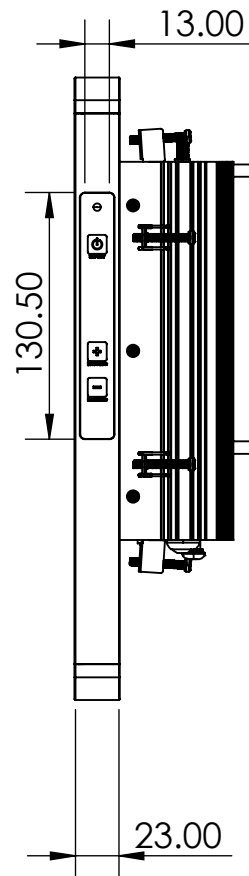

Top View

Front View

Right View

Back View

Bottom View

1-7550 Highway 27
 Woodbridge, Ontario, L4H 0S2
 Canada
 Ph: +1(888) 783-2584 [+1 (905) 264-9000]
<https://www.stealth.com>

Drawing #	DWG-5203	Scale	1:4
Part	00	Units	mm
Model:	SPC-2150	Rev	00
Title:	Dimensional Drawing	Page	1 of 1