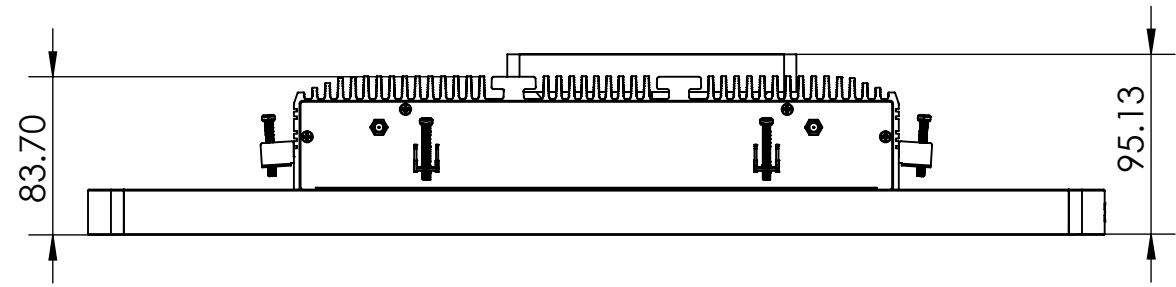

Top View

Front View

Right View

Back View

Bottom View

1-7550 Highway 27
 Woodbridge, Ontario, L4H 0S2
 Canada
 Ph: +1(888) 783-2584 [+1 (905) 264-9000]
<https://www.stealth.com>

Drawing #	DWG-5203	Scale	1:4
Part	00	Units	mm
Model:	SPC-2150	Rev	00
Title:	Dimensional Drawing	Page	1 of 1