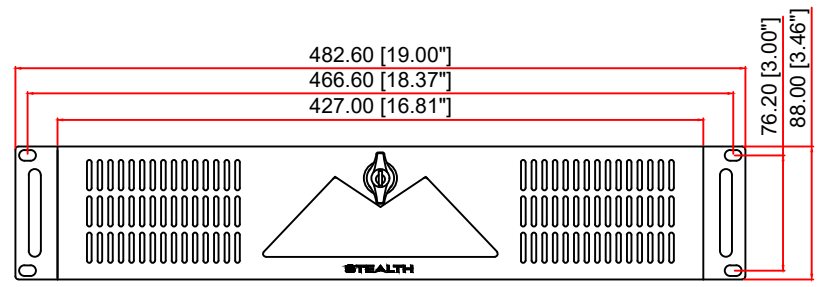

Rear View

Front Door Open

Front Door Closed

1 - 7550 Highway 27
 Woodbridge, Ontario, L4H 0S2
 Canada
 Ph: +1 (888) 783-2584 [+1 (905) 264-9000]
<https://www.stealth.com>

Drawing #	DWG-5149	Scale	1:5
Revision:	00	Units	mm [in]
Model:	SR-2500 / SR-2500A	Cage	3AQ66
Title:	Dimensional Drawing	Page	1 of 1