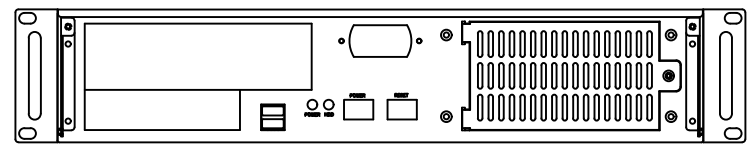

Rear View

Front Door Open

Front Door Closed

1 - 7550 Highway 27
 Woodbridge, Ontario, L4H 0S2
 Canada
 Ph: +1 (888) 783-2584 [+1 (905) 264-9000]
<https://www.stealth.com>

Drawing #	DWG-5149	Scale	1:5
Revision:	00	Units	mm [in]
Model:	SR-2500 / SR-2500A	Cage	3AQ66
Title:	Dimensional Drawing	Page	1 of 1