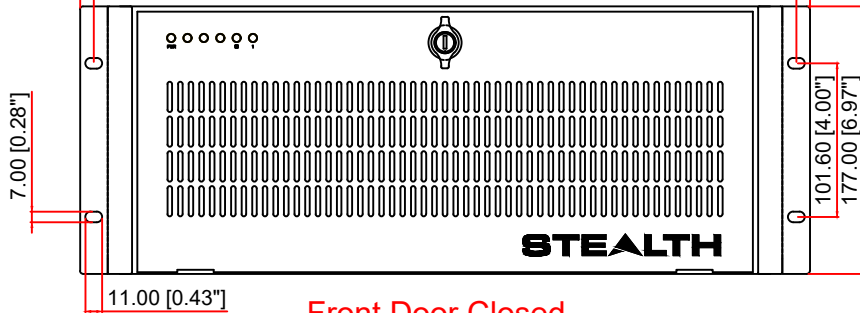

14 Slot rear view

432.70 [17.04"]

ATX Mainboard rear view

482.60 [19.00"]

464.60 [18.29"]

Front Door Closed

Front Door Opened

1 - 7550 Highway 27
 Woodbridge, Ontario, L4H 0S2
 Canada
 Ph: +1 (888) 783-2584 [+1 (905) 264-9000]
<https://www.stealth.com>

Drawing #	DWG-5154	Scale	1:5
Revision:	00	Units	mm [in]
Model:	SR-4500B / SR-4500BA / SR-4000B	Cage	3AQ66
Title:	Dimensional Drawing	Page	1 of 1