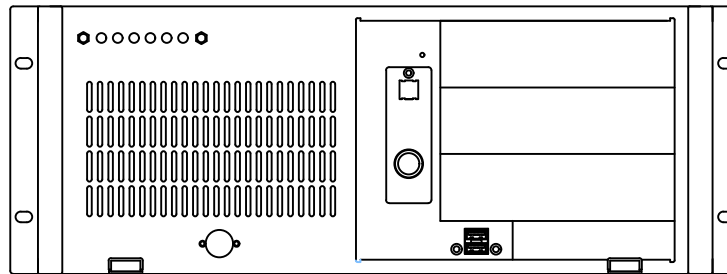

14 Slot rear view

432.70 [17.04"]

ATX Mainboard rear view

482.60 [19.00"]

464.60 [18.29"]

Front Door Closed

Front Door Opened

1 - 7550 Highway 27
 Woodbridge, Ontario, L4H 0S2
 Canada
 Ph: +1 (888) 783-2584 [+1 (905) 264-9000]
<https://www.stealth.com>

Drawing #	DWG-5154	Scale	1:5
Revision:	00	Units	mm [in]
Model:	SR-4500B / SR-4500BA / SR-4000B	Cage	3AQ66
Title:	Dimensional Drawing	Page	1 of 1