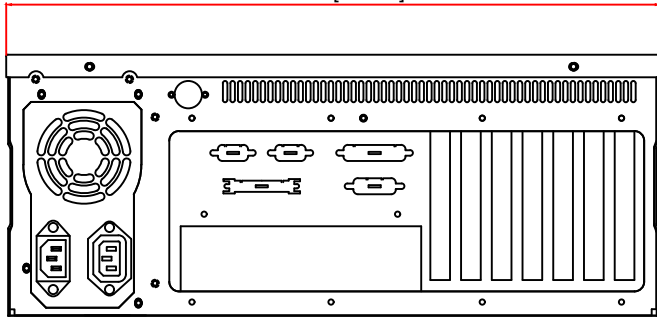

14 Slot rear view

432.70 [17.04"]

ATX Mainboard rear view

482.60 [19.00"]

464.60 [18.29"]

Front Door Closed

Front Door Opened

1 - 7550 Highway 27
 Woodbridge, Ontario, L4H 0S2
 Canada
 Ph: +1 (888) 783-2584 [+1 (905) 264-9000]
<https://www.stealth.com>

Drawing #	DWG-5154	Scale	1:5
Revision:	00	Units	mm [in]
Model:	SR-4500B / SR-4500BA / SR-4000B	Cage	3AQ66
Title:	Dimensional Drawing	Page	1 of 1