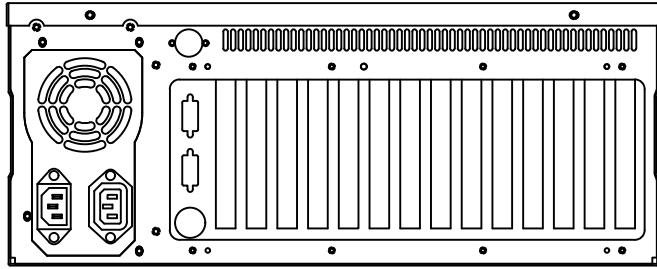

14 Slot rear view

432.70 [17.04"]

ATX Mainboard rear view

482.60 [19.00"]

464.60 [18.29"]

Front Door Closed

Front Door Opened

1 - 7550 Highway 27
 Woodbridge, Ontario, L4H 0S2
 Canada
 Ph: +1 (888) 783-2584 [+1 (905) 264-9000]
<https://www.stealth.com>

Drawing #	DWG-5154	Scale	1:5
Revision:	00	Units	mm [in]
Model:	SR-4500B / SR-4500BA / SR-4000B	Cage	3AQ66
Title:	Dimensional Drawing	Page	1 of 1