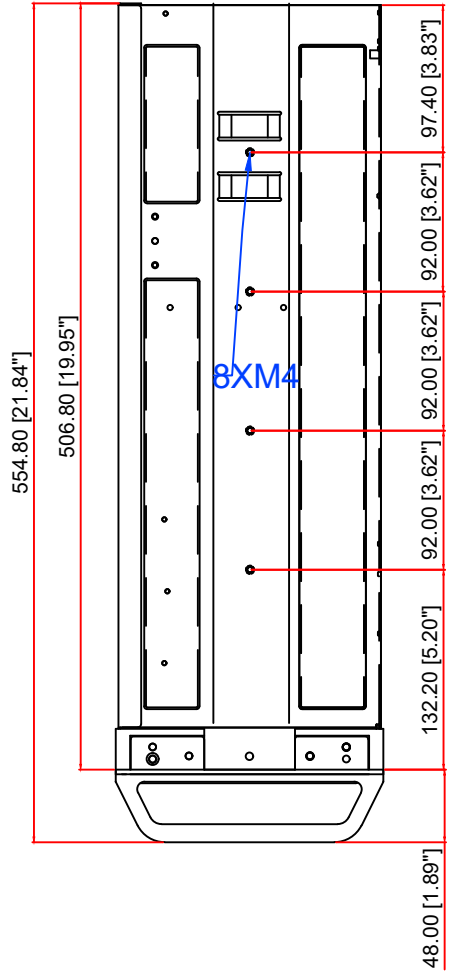

14 Slot rear view

432.70 [17.04"]

ATX Mainboard rear view

482.60 [19.00"]

464.60 [18.29"]

Front Door Closed

Front Door Opened

1 - 7550 Highway 27
 Woodbridge, Ontario, L4H 0S2
 Canada
 Ph: +1 (888) 783-2584 [+1 (905) 264-9000]
<https://www.stealth.com>

Drawing #	DWG-5154	Scale	1:5
Revision:	00	Units	mm [in]
Model:	SR-4500B / SR-4500BA / SR-4000B	Cage	3AQ66
Title:	Dimensional Drawing	Page	1 of 1