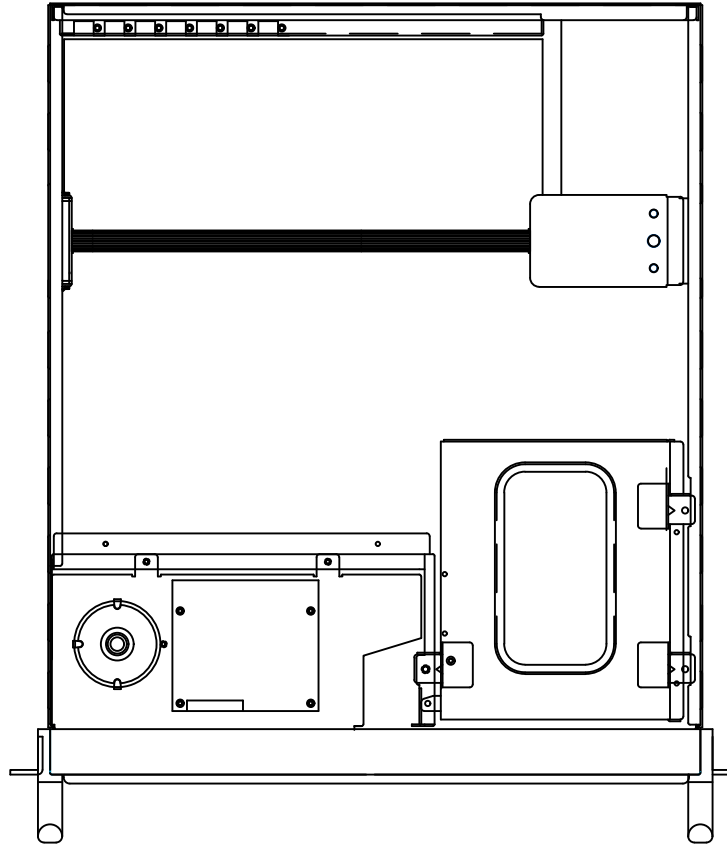

14 Slot rear view

432.70 [17.04"]

ATX Mainboard rear view

482.60 [19.00"]

464.60 [18.29"]

Front Door Closed

Front Door Opened

1 - 7550 Highway 27
 Woodbridge, Ontario, L4H 0S2
 Canada
 Ph: +1 (888) 783-2584 [+1 (905) 264-9000]
<https://www.stealth.com>

Drawing #	DWG-5154	Scale	1:5
Revision:	00	Units	mm [in]
Model:	SR-4500B / SR-4500BA / SR-4000B	Cage	3AQ66
Title:	Dimensional Drawing	Page	1 of 1