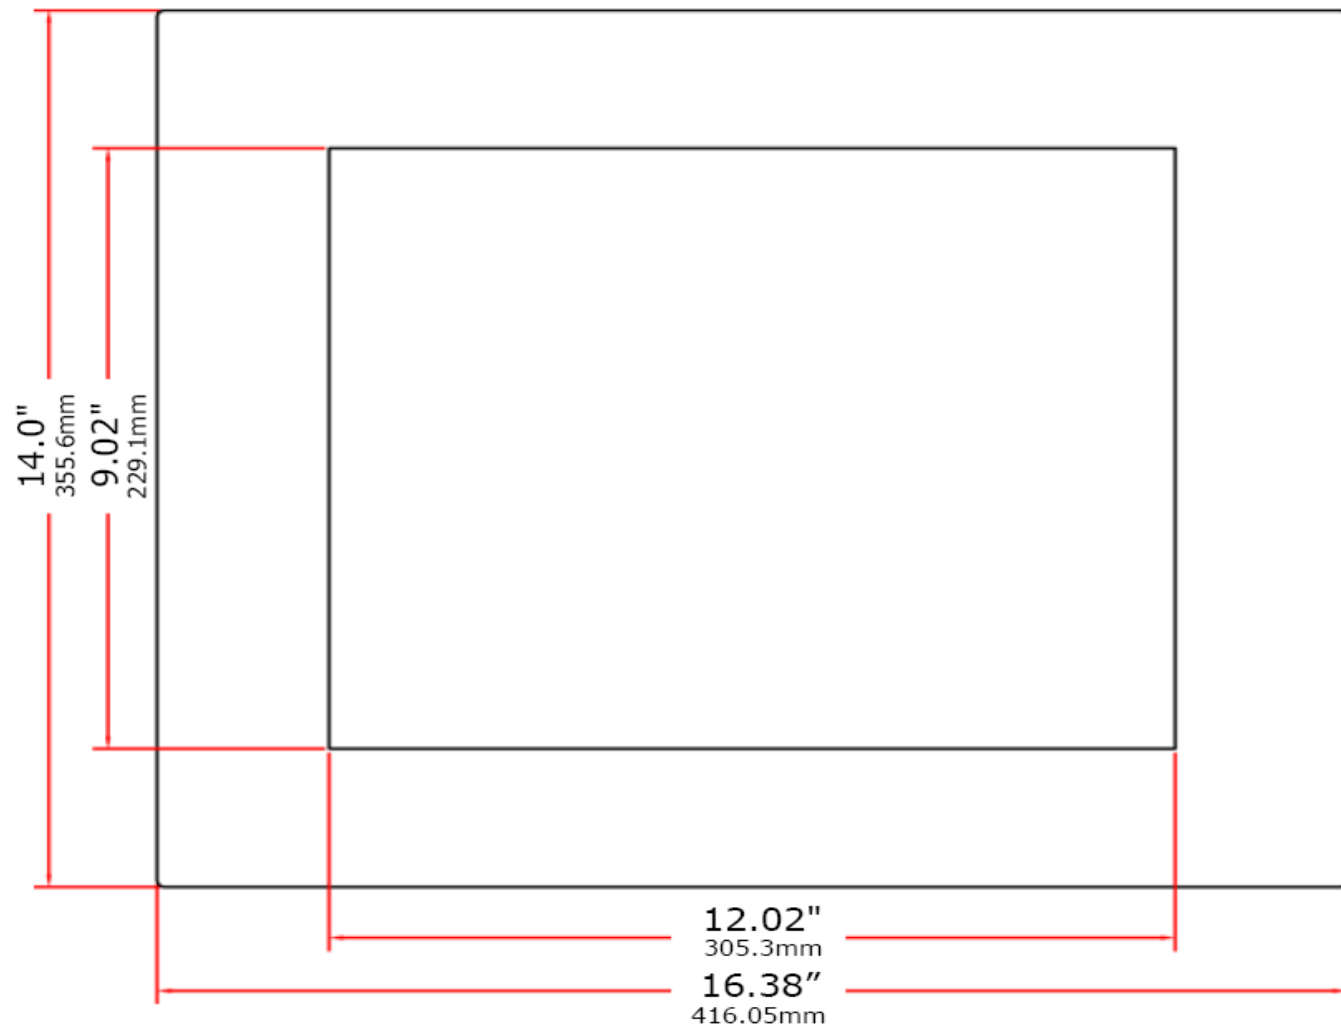

FRONT VIEW

All dimensions shown in Inches and Millimeters

Note: max depth = 2.95" (74.93mm) with rear-mounted (removable) AC Adapter

Models: SV-1505L-PM
Drawing: DWG-5075 - SV-1505L-PM Dimensional Drawing
Revision: 00