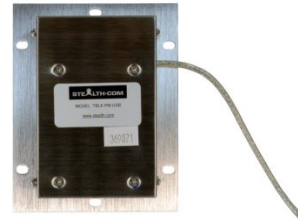

## TBLX-PM-USB - RUGGED, VANDAL RESISTANT PANEL MOUNT MOUSE

**\$340.00 USD**

### ***Rugged, Vandal Resistant, Sealed Trackball Mouse***

- Panel mount, Trackball, 3-button Mouse
- Rugged Stainless Steel, Vandal Resistant
  - IP65 dynamic (front panel), NEMA3
- High Resolution 1200DPI Optical Trackball
- -20 to +60C (-4 to 140F) Temperature Range
- Ideal for Kiosks and Public Access applications
  - Includes USB cable

## PRODUCT DESCRIPTION

The Stealth model TBLX-PM-USB trackball mouse is an industrial grade pointing device housed in a rugged vandal resistant stainless steel panel mount enclosure. The TBLX-PM-USB features a high resolution trackball and 3 button mouse and is ideal for Kiosks and Public Access applications.