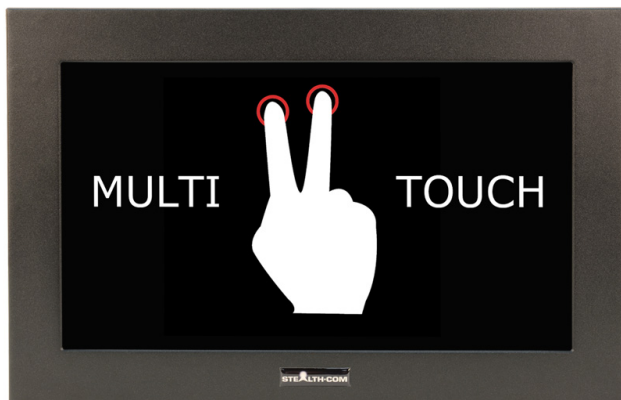

17.3" MULTI-TOUCH PANEL MOUNT LCD MONITOR (DISCONTINUED)

Model: SV-1730AW-PM-PT-USB

- Panel Mount 17.3" Widescreen LCD Monitor
 - NEMA 4 Environmentally Sealed
 - Multi-Touch (PCT / PCAP) Touchscreen, USB Interface, 2 Point Touch
 - PIP (Picture-In-Picture)
 - 16:9 Aspect Ratio
 - 1920 x 1080 Maximum Resolution
 - 300 Nits of Brightness
 - Wide Viewing Angles
- DisplayPort, DVI-D, Composite & S-Video connectors
 - 2 Year Warranty

The SV-1730AW-PM-PT-USB is now End of Life, please contact us if you have a requirement.

GALLERY IMAGES

PRODUCT DESCRIPTION

Stealth's 17.3" Multi-Touch Panel Mount LCD Monitor features Projected Capacitive (PCAP) Touchscreen, the same technology found in smart phones and tablets but equipped for your industrial application. The Stealth model SV-1730AW-PM-PT-USB easily integrates into your enclosure, cabinet, console, wall, kiosks or other applications.

Using Projected Capacitive touchscreen technology (PCAP) allows for a modern user interface thereby making use of new and extended ways of user input and control. Gesture-based interactions by touching and pointing, with one finger or more, rotate, pinch to zoom and move objects on the display.

All Stealth Panel Mount LCD products come standard with an environmentally sealed NEMA 4 front panel that is resistant to dust/dirt penetration or even liquid splashes. The SV-1730AW-PM-PT-USB also features a 1920 x 1080 Maximum Resolution (Full HD 1080p), PIP (Picture-In-Picture) capability and DisplayPort, DVI-D, Composite & S-Video connectors.